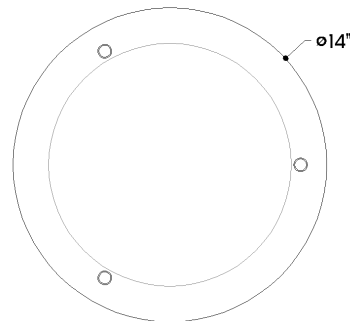

FRONT

BOTTOM

SHIPPING

Carton 1: 43" x 43" x 22"
Carton 1 Weight: 10lb
Shipping Method: Truck Only
Country of Origin: CN