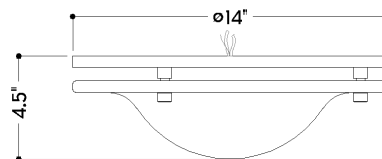

HALSTON

C2714-PBR

The striking silhouette of Halston hovers between the earthy and ethereal, the icy and molten. Both a functional flush mount and a work of art, this design-forward fixture seems to drip from the ceiling pan as if it were laden with light. The cast piastre glass lends an otherworldly texture, with a striking concentric ring pattern visible from below. Warmed by the lustrous Patina Brass framework, Halston transcends the ordinary with its captivating glow.

FINISHES

PATINA BRASS

DIMENSIONS / SPECS

Height: 4.5"

Width/Diameter: 14"

Canopy/Backplate: 14"

Product Weight: 8.16lb

Canopy/Backplate Shape: Round

Sloped Ceiling Compatible: No

Living Finish: No

Uplight Only: Yes

Shade 1: Glass

Shade 1 Finish: Piastra

Shade 1 Top Width: 14"

Shade 1 Height: 3.5"

ELECTRICAL

Bulb 1

Bulb Included: N/A

Socket: Integrated LED

Max Wattage: 13

Bulb Quantity: 1

Cord Type: B & W TEFLON W/ GROUND WIRE

Dimmer Type: ELV, TRIAC

Gem Box Required (2"x3"): No

Dark Sky: No

CRI: 575

Color Temp.: 3000k

Lumens: 90

Title 24: No

Field Serviceable: No

SHIPPING

Carton 1: 43" x 43" x 22"

Carton 1 Weight: 10lb

Shipping Method: Truck Only

Country of Origin: CN

FRONT