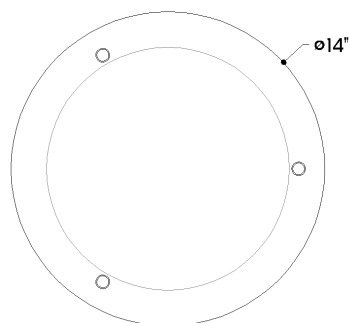

FRONT

BOTTOM