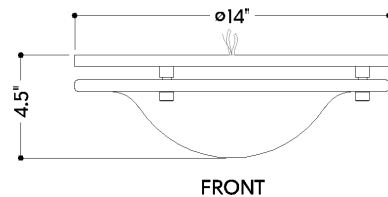

HALSTON

C2714-PBR

The striking silhouette of Halston hovers between the earthy and ethereal, the icy and molten. Both a functional flush mount and a work of art, this design-forward fixture seems to drip from the ceiling pan as if it were laden with light. The cast piastre glass lends an otherworldly texture, with a striking concentric ring pattern visible from below. Warmed by the lustrous Patina Brass framework, Halston transcends the ordinary with its captivating glow.

FINISHES

PATINA BRASS

DIMENSIONS

Height: 4.5"
Width/Diameter: 14"
Canopy/Backplate: 14"
Product Weight: 8.16lb
Canopy/Backplate Shape: Round
Sloped Ceiling Compatible: No
Living Finish: No
Uplight Only: Yes

Shade

Shade 1: Glass
Shade 1 Finish: Piastra
Shade 1 Top Width: 14"
Shade 1 Height: 3.5"

ELECTRICAL

Bulb 1

Bulb Included: N/A
Socket: Integrated LED
Max Wattage: 13
Bulb Quantity: 1
Cord Type: B & W TEFLON W/ GROUND WIRE
Dimmer Type: ELV, TRIAC
Gem Box Required (2"x3"): No
Dark Sky: No
CRI: 575
Color Temp.: 3000k
Lumens: 90
Title 24: No
Field Serviceable: No