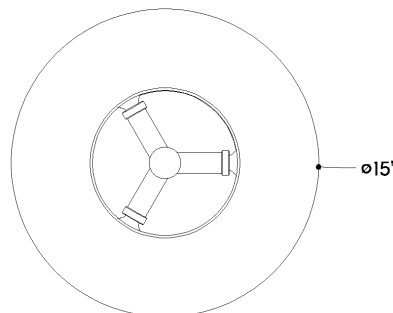

FINISHES

PATINA BRASS

Coastal Suitable Finish (EPM): No

DIMENSIONS

Height: 5.25"

Width/Diameter: 15"

Canopy/Backplate: 7"

Product Weight: 4.59lb

Shade 1 Height: 5"

ELECTRICAL

Bulb 1

Bulb Included: No

Socket: E12 Candelabra Base

Bulb Type: G16.5

Max Wattage: 8

Bulb Quantity: 3

Bulb Included: No

Cord Type: B & W TEFLON W/ GROUND WIRE

Gem Box Required (2"x3"): No

Dark Sky: No

SHIPPING

Carton 1: 18" x 18" x 16"

Carton 1 Weight: 8lb

Shipping Method: Ground

Country of Origin: CN

FRONT

BOTTOM