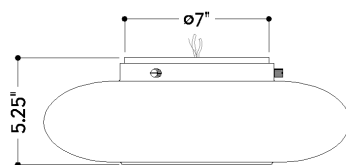

GUNNER

C2915-PBR

Right angles, knurled details, and a lustrous Patina Brass finish create this eye-catching flush mount that nods to industrial futurism. Three arms extend from a central rod, recalling the hefty spokes of a vault door handle. The ombre smoke glass shade softly diffuses light throughout kitchens, living rooms, and hallways.

FINISHES

PATINA BRASS

Coastal Suitable Finish (EPM): No

DIMENSIONS

Height: 5.25"

Width/Diameter: 15"

Canopy/Backplate: 7"

Product Weight: 4.59lb

Canopy/Backplate Shape: Round

Sloped Ceiling Compatible: No

Living Finish: No

Uplight Only: Yes

Shade

Shade 1: Glass

Shade 1 Finish: Ombre Smoke

Shade 1 Top Width: 15"

Shade 1 Height: 5"

ELECTRICAL

Bulb 1

Bulb Included: No

Socket: E12 Candelabra Base

Bulb Type: G16.5

Max Wattage: 8

Bulb Quantity: 3

Bulb Included: No

Cord Type: B & W TEFLON W/ GROUND WIRE

Gem Box Required (2"x3"): No

Dark Sky: No

SHIPPING

Carton 1: 18" x 18" x 16"

Carton 1 Weight: 8lb

Shipping Method: Ground

Country of Origin: CN

FRONT