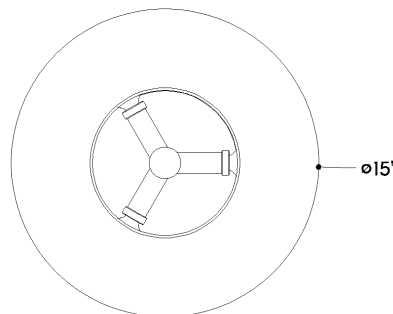

## DIMENSIONS

Height: 5.25"  
Width/Diameter: 15"  
Canopy/Backplate: 7"  
Product Weight: 4.59lb  
Canopy/Backplate Shape: Round  
Sloped Ceiling Compatible: No  
Living Finish: No  
Uplight Only: Yes

## Shade

Shade 1: Glass  
Shade 1 Finish: Ombre Smoke  
Shade 1 Top Width: 15"  
Shade 1 Height: 5"

### Bulb 1

Bulb Included: No  
Socket: E12 Candelabra Base  
Bulb Type: G16.5  
Max Wattage: 8  
Bulb Quantity: 3  
Cord Type: B & W TEFLON W/ GROUND WIRE  
Gem Box Required (2"x3"): No  
Dark Sky: No

## SHIPPING

Carton 1: 18" x 18" x 16"  
Carton 1 Weight: 8lb  
Shipping Method: Ground  
Country of Origin: CN

FRONT

BOTTOM