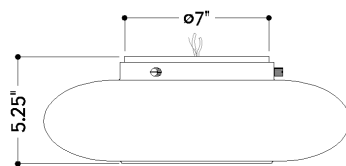

## DIMENSIONS

Height: 5.25"  
Width/Diameter: 15"  
Canopy/Backplate: 7"  
Product Weight: 4.59lb  
Canopy/Backplate Shape: Round  
Sloped Ceiling Compatible: No  
Living Finish: No  
Uplight Only: Yes

## Shade

Shade 1: Glass  
Shade 1 Finish: Ombre Smoke  
Shade 1 Top Width: 15"  
Shade 1 Height: 5"

## SHIPPING

Carton 1: 18" x 18" x 16"  
Carton 1 Weight: 8lb  
Shipping Method: Ground  
Country of Origin: CN

FRONT

BOTTOM