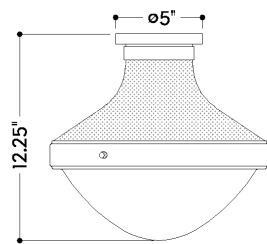

## DIMENSIONS / SPECS

Height: 12.25"  
Width/Diameter: 13.5"  
Canopy/Backplate: 5.25"  
Product Weight: 6.17lb  
Canopy/Backplate Shape: Round  
Sloped Ceiling Compatible: No  
Living Finish: No  
Uplight Only: Yes

Shade 1: Glass  
Shade 1 Finish: Opal Glossy  
Shade 1 Top Width: 12"  
Shade 1 Height: 4.5"

## SHIPPING

Carton 1: 22" x 16" x 16"  
Carton 1 Weight: 9lb  
Shipping Method: Ground  
Country of Origin: CN

FRONT

BOTTOM