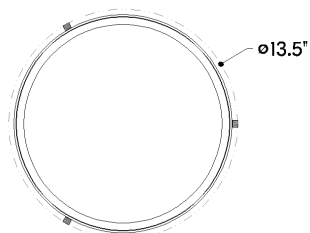

MAXTON

C3113-PBR/SSD

Mixed finishes and industrial details create dynamic contrasts in this elevated basic. A gently sloping Patina Brass and Soft Sand shade supports a rounded opal shiny glass diffuser. When the light filters through, the metalwork gleams with warmth. Available as a flush mount or a pendant in two sizes.

FINISHES

PATINA BRASS

DIMENSIONS / SPECS

Height: 12.25"
Width/Diameter: 13.5"
Canopy/Backplate: 5.25"
Product Weight: 6.17lb
Canopy/Backplate Shape: Round
Sloped Ceiling Compatible: No
Living Finish: No
Uplight Only: Yes

Shade 1: Glass
Shade 1 Finish: Opal Glossy
Shade 1 Top Width: 12"
Shade 1 Height: 4.5"

ELECTRICAL

Bulb 1

Bulb Included: No
Socket: E26 Medium Base
Bulb Type: A19
Max Wattage: 15
Bulb Quantity: 1
Cord Type: B & W TEFLON W/ GROUND WIRE
Gem Box Required (2"x3"): No
Dark Sky: No

SHIPPING

Carton 1: 22" x 16" x 16"
Carton 1 Weight: 9lb
Shipping Method: Ground
Country of Origin: CN

BOTTOM