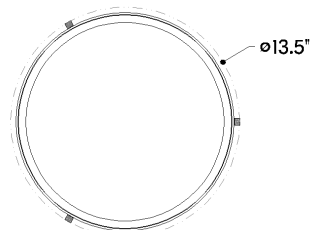

MAXTON

C3113-PBR/SSD

Mixed finishes and industrial details create dynamic contrasts in this elevated basic. A gently sloping Patina Brass and Soft Sand shade supports a rounded opal shiny glass diffuser. When the light filters through, the metalwork gleams with warmth. Available as a flush mount or a pendant in two sizes.

FINISHES

PATINA BRASS

DIMENSIONS

Height: 12.25"
Width/Diameter: 13.5"
Canopy/Backplate: 5.25"
Product Weight: 6.17lb
Canopy/Backplate Shape: Round
Sloped Ceiling Compatible: No
Living Finish: No
Uplight Only: Yes

Shade

Shade 1: Glass
Shade 1 Finish: Opal Glossy
Shade 1 Top Width: 12"
Shade 1 Height: 4.5"

ELECTRICAL

Bulb 1

Bulb Included: No
Socket: E26 Medium Base
Bulb Type: A19
Max Wattage: 15
Bulb Quantity: 1
Cord Type: B & W TEFLON W/ GROUND WIRE
Gem Box Required (2"x3"): No
Dark Sky: No

SHIPPING

Carton 1: 22" x 16" x 16"
Carton 1 Weight: 9lb
Shipping Method: Ground
Country of Origin: CN

FRONT

BOTTOM