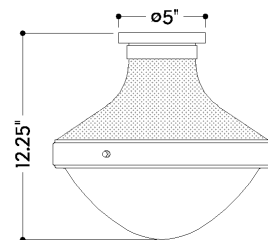

MAXTON

C3113-PBR/SSD

Mixed finishes and industrial details create dynamic contrasts in this elevated basic. A gently sloping Patina Brass and Soft Sand shade supports a rounded opal shiny glass diffuser. When the light filters through, the metalwork gleams with warmth. Available as a flush mount or a pendant in two sizes.

FINISHES

PATINA BRASS

DIMENSIONS

Height: 12.25"
Width/Diameter: 13.5"
Canopy/Backplate: 5.25"
Product Weight: 6.17lb
Canopy/Backplate Shape: Round
Sloped Ceiling Compatible: No
Living Finish: No
Uplight Only: Yes

Shade

Shade 1: Glass
Shade 1 Finish: Opal Glossy
Shade 1 Top Width: 12"
Shade 1 Height: 4.5"

ELECTRICAL

Bulb 1

Bulb Included: No
Socket: E26 Medium Base
Bulb Type: A19
Max Wattage: 15
Bulb Quantity: 1
Cord Type: B & W TEFLON W/ GROUND WIRE
Gem Box Required (2"x3"): No
Dark Sky: No

SHIPPING

Carton 1: 22" x 16" x 16"
Carton 1 Weight: 9lb
Shipping Method: Ground
Country of Origin: CN

FRONT

BOTTOM