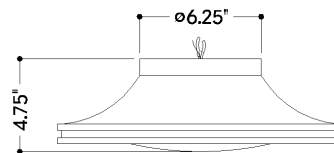

CANNES

C3115-BRZ

Inspired by the French Riviera, Cannes has an elegant ease characterized by its refined profile and gently curved edges. The flush mount offers an efficient LED light source. The layered construction of the sconce includes a Clear Glass exterior and an Opal Glass interior, while the flush mount features a single Opal glass shade suspended under a Bronze shade.

FINISHES

BRONZE

Coastal Suitable Finish (EPM): No

DIMENSIONS

Height: 4.5"
Width/Diameter: 14.75"
Canopy/Backplate: 6.25"
Product Weight: 4.41lb
Canopy/Backplate Shape: Round
Sloped Ceiling Compatible: No
Living Finish: No
Uplight Only: No

Shade

Shade 1: Glass
Shade 1 Finish: Opal Glossy
Shade 1 Top Width: 5.75"
Shade 1 Bottom L/W: 0" / 11"
Shade 1 Height: 3.75"

ELECTRICAL

Bulb 1

Bulb Included: N/A
Socket: Integrated LED
Max Wattage: 12
Bulb Quantity: 1
Bulb Included: Yes
Dimmer Type: ELV, TRIAC
Gem Box Required (2"x3"): No
Dark Sky: No
CRI: 90
Color Temp.: 2700k
Lumens: 450
Title 24: No
Field Serviceable: Yes

FRONT

SHIPPING

Carton 1: 18" x 18" x 10"
Carton 1 Weight: 7lb
Shipping Method: Ground
Country of Origin: CN