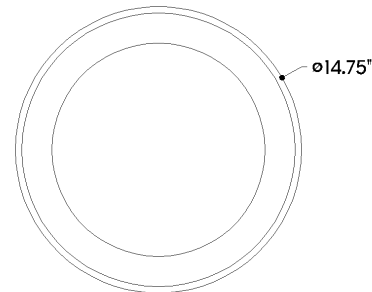

BOTTOM

SHIPPING

Carton 1: 18" x 18" x 10"
Carton 1 Weight: 7lb
Shipping Method: Ground
Country of Origin: CN