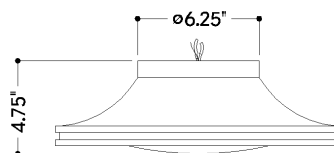

FINISHES

BRONZE

Coastal Suitable Finish (EPM): No

DIMENSIONS / SPECS

Height: 4.5"

Width/Diameter: 14.75"

Canopy/Backplate: 6.25"

Product Weight: 4.41lb

Shade 1 Height: 3.75"

ELECTRICAL

Bulb 1

Bulb Included: N/A

Socket: Integrated LED

Max Wattage: 12

Bulb Quantity: 1

Dimmer Type: ELV, TRIAC

Gem Box Required (2"x3"): No

Dark Sky: No

CRI: 90

Color Temp.: 2700k

Lumens: 450

Title 24: No

Field Serviceable: Yes

SHIPPING

Carton 1: 18" x 18" x 10"

Carton 1 Weight: 7lb

Shipping Method: Ground

Country of Origin: CN

FRONT

BOTTOM