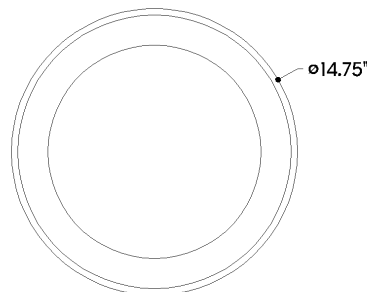

CANNES

C3115-BRZ

Inspired by the French Riviera, Cannes has an elegant ease characterized by its refined profile and gently curved edges. The flush mount offers an efficient LED light source. The layered construction of the sconce includes a Clear Glass exterior and an Opal Glass interior, while the flush mount features a single Opal glass shade suspended under a Bronze shade.

FINISHES

BRONZE

Coastal Suitable Finish (EPM): No

DIMENSIONS / SPECS

Height: 4.5"

Width/Diameter: 14.75"

Canopy/Backplate: 6.25"

Product Weight: 4.41lb

Canopy/Backplate Shape: Round

Sloped Ceiling Compatible: No

Living Finish: No

Uplight Only: No

Shade 1: Glass

Shade 1 Finish: Opal Glossy

Shade 1 Top Width: 5.75"

Shade 1 Bottom L/W: 0" / 11"

Carton 1: 18" x 18" x 10"

Carton 1 Weight: 7lb

Shipping Method: Ground

Country of Origin: CN

FRONT

BOTTOM