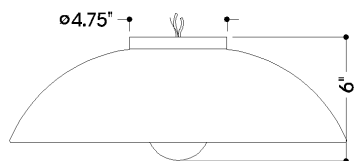

FINISHES

SOFT BLACK

DIMENSIONS / SPECS

Height: 6"

Width/Diameter: 16.25"

Canopy/Backplate: 4.75"

Product Weight: 7.05lb

Canopy/Backplate Shape: Round

Sloped Ceiling Compatible: No

Living Finish: No

Uplight Only: No

Shade 1: Glass

Shade 1 Finish: Brass Plated

Shade 1 Top Width: 15.75"

Shade 1 Height: 2.25"

ELECTRICAL

Bulb 1

Bulb Included: No

Socket: E26 Medium Base

Bulb Type: G25

Max Wattage: 15

Bulb Quantity: 1

Gem Box Required (2"x3"): No

Dark Sky: No

SHIPPING

Carton 1: 19" x 11" x 19"

Carton 1 Weight: 10lb

Shipping Method: Ground

Country of Origin: CN

FRONT

BOTTOM