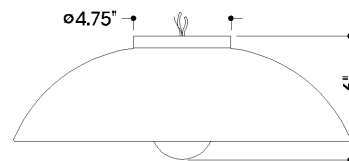

FINISHES

SOFT BLACK

DIMENSIONS

Height: 6"
Width/Diameter: 16.25"
Canopy/Backplate: 4.75"
Product Weight: 7.05lb
Canopy/Backplate Shape: Round
Sloped Ceiling Compatible: No
Living Finish: No
Uplight Only: No

Shade

Shade 1: Glass
Shade 1 Finish: Brass Plated
Shade 1 Top Width: 15.75"
Shade 1 Height: 2.25"

ELECTRICAL

Bulb 1

Bulb Included: No
Socket: E26 Medium Base
Bulb Type: G25
Max Wattage: 15
Bulb Quantity: 1
Gem Box Required (2"x3"): No
Dark Sky: No

SHIPPING

Carton 1: 19" x 11" x 19"
Carton 1 Weight: 10lb
Shipping Method: Ground
Country of Origin: CN

FRONT

BOTTOM