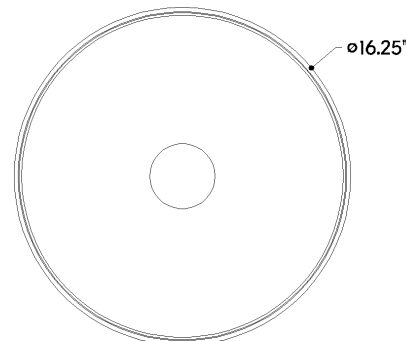

FINISHES

SOFT BLACK

DIMENSIONS

Height: 6"
Width/Diameter: 16.25"
Canopy/Backplate: 4.75"
Product Weight: 7.05lb
Canopy/Backplate Shape: Round
Sloped Ceiling Compatible: No
Living Finish: No
Uplight Only: No

Shade

Shade 1: Glass
Shade 1 Finish: Brass Plated
Shade 1 Top Width: 15.75"
Shade 1 Height: 2.25"

ELECTRICAL

Bulb 1

Bulb Included: No
Socket: E26 Medium Base
Bulb Type: G25
Max Wattage: 15
Bulb Quantity: 1
Gem Box Required (2"x3"): No
Dark Sky: No

SHIPPING

Carton 1: 19" x 11" x 19"
Carton 1 Weight: 10lb
Shipping Method: Ground
Country of Origin: CN

FRONT

BOTTOM