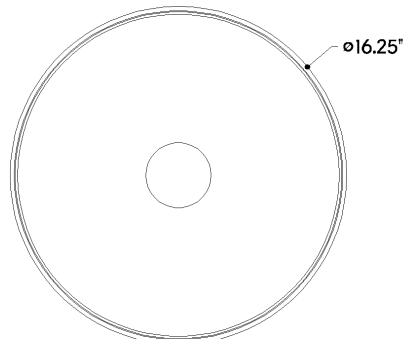

FINISHES

SOFT BLACK

DIMENSIONS / SPECS

Height: 6"

Width/Diameter: 16.25"

Canopy/Backplate: 4.75"

Product Weight: 7.05lb

Canopy/Backplate Shape: Round

Sloped Ceiling Compatible: No

Living Finish: No

Uplight Only: No

Shade 1: Glass

Shade 1 Finish: Brass Plated

Shade 1 Top Width: 15.75"

Shade 1 Height: 2.25"

ELECTRICAL

SHIPPING

Carton 1: 19" x 11" x 19"

Carton 1 Weight: 10lb

Shipping Method: Ground

Country of Origin: CN

FRONT

BOTTOM