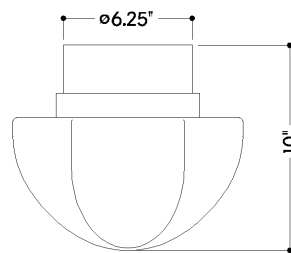

SEABROOK

CB1610-HB

FINISHES

HISTORIC BRONZE

DIMENSIONS / SPECS

Height: 66"
Width/Diameter: 66"
Length: 66"
Minimum Height: 66"
Maximum Height: 66"
Hanging Type: 108" Premium Composite Cord
Product Weight: 66lb
Extension: 66"
Top to Center: 66"
Sloped Ceiling Compatible: No
Living Finish: Yes
Uplight Only: Yes
Min Extension: 66"
Max Extension: 66"

ELECTRICAL

Bulb 1

Bulb Included: No
Max Wattage:
Bulb Quantity:
Wire Length: 500mm
Cord Type: ! New Cord Type
Dimmer Type: Incandescent
Switch Type: ON/OFF STOMP SWITCH
Gem Box Required (2"x3"): Yes
Dark Sky: Yes

CRI: 66
Color Temp.: 66k
Lumens: 66
Title 24: Yes
Field Serviceable: No

Battery

Battery Powered: Yes
Battery Included: Yes
Battery Life: ! New Battery Life !

SHIPPING

Carton 1: 1" x 1" x 1"
Carton 1 Weight: 1lb
Shipping Method: Ground
Country of Origin: CN