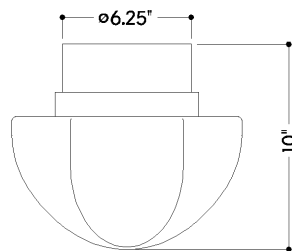

SEABROOK

CB1610-HB

FINISHES

HISTORIC BRONZE

DIMENSIONS

Height: 66"
Width/Diameter: 66"
Length: 66"
Minimum Height: 66"
Maximum Height: 66"
Hanging Type: 108" Premium Composite Cord
Product Weight: 66lb
Extension: 66"
Top to Center: 66"
Sloped Ceiling Compatible: No
Living Finish: Yes
Uplight Only: Yes

Shade

ELECTRICAL

Bulb 1

Bulb Included: No
Max Wattage:
Bulb Quantity:
Wire Length: 500mm
Cord Type: ! New Cord Type
Dimmer Type: Incandescent
Switch Type: ON/OFF STOMP SWITCH
Gem Box Required (2"x3"): Yes
Dark Sky: Yes
CRI: 66
Color Temp.: 66k
Lumens: 66
Title 24: Yes
Field Serviceable: No

Battery

Battery Powered: Yes
Battery Included: Yes
Battery Life: ! New Battery Life !

SHIPPING

Carton 1: 1" x 1" x 1"
Carton 1 Weight: 1lb
Shipping Method: Ground
Country of Origin: CN

FRONT

BOTTOM