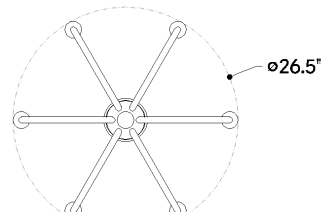

ADLEY

CB3846-GB

FINISHES

GRADIENT BRASS

DIMENSIONS / SPECS

Height: 66"
Width/Diameter: 66"
Length: 66"
Minimum Height: 66"
Maximum Height: 66"
Hanging Type: 108" Premium Composite Cord
Product Weight: 66lb
Extension: 66"
Top to Center: 66"
Sloped Ceiling Compatible: No
Living Finish: Yes
Uplight Only: Yes
Min Extension: 66"
Max Extension: 66"

ELECTRICAL

Bulb 1

Bulb Included: No
Max Wattage:
Bulb Quantity:
Wire Length: 500mm
Cord Type: ! New Cord Type
Dimmer Type: Incandescent
Switch Type: ON/OFF STOMP SWITCH
Gem Box Required (2"x3"): Yes
Dark Sky: Yes

CRI: 66
Color Temp.: 66k
Lumens: 66
Title 24: Yes
Field Serviceable: No

Battery

Battery Powered: Yes
Battery Included: Yes
Battery Life: ! New Battery Life !

SHIPPING

Carton 1: 1" x 1" x 1"
Carton 1 Weight: 1lb
Shipping Method: Ground
Country of Origin: IN

FRONT

BOTTOM