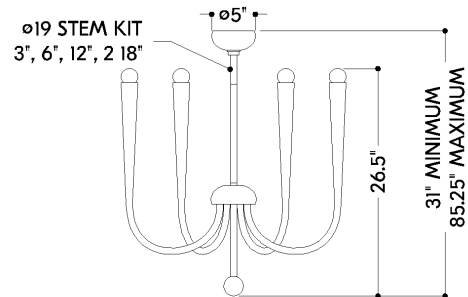

ADLEY

CB3846-GB

FINISHES

GRADIENT BRASS

DIMENSIONS

Height: 66"
Width/Diameter: 66"
Length: 66"
Minimum Height: 66"
Maximum Height: 66"
Hanging Type: 108" Premium Composite Cord
Product Weight: 66lb
Extension: 66"
Top to Center: 66"
Sloped Ceiling Compatible: Yes
Living Finish: Yes
Uplight Only: Yes

Shade

ELECTRICAL

Bulb 1

Bulb Included: No
Max Wattage:
Bulb Quantity:
Wire Length: 500mm
Cord Type: ! New Cord Type
Dimmer Type: Incandescent
Switch Type: ON/OFF STOMP SWITCH
Gem Box Required (2"x3"): Yes
Dark Sky: Yes
CRI: 66
Color Temp.: 66k
Lumens: 66
Title 24: Yes
Field Serviceable: No

Battery

Battery Powered: Yes
Battery Included: Yes
Battery Life: ! New Battery Life !

SHIPPING

Carton 1: 1" x 1" x 1"
Carton 1 Weight: 1lb
Shipping Method: Ground
Country of Origin: IN

FRONT

BOTTOM