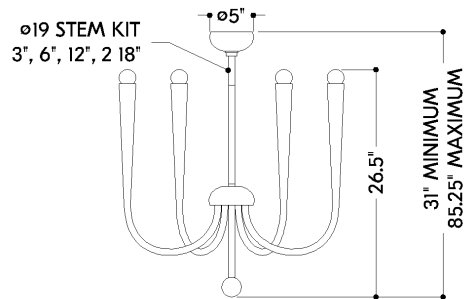

ADLEY

CB3846-GB

FINISHES

GRADIENT BRASS

DIMENSIONS / SPECS

Height: 66"
Width/Diameter: 66"
Length: 66"
Minimum Height: 66"
Maximum Height: 66"
Hanging Type: 108" Premium Composite Cord
Product Weight: 66lb
Extension: 66"
Top to Center: 66"
Sloped Ceiling Compatible: No
Living Finish: Yes
Uplight Only: Yes
Min Extension: 66"
Max Extension: 66"

ELECTRICAL

Bulb 1

Bulb Included: No
Max Wattage:
Bulb Quantity:
Wire Length: 500mm
Cord Type: ! New Cord Type
Dimmer Type: Incandescent
Switch Type: ON/OFF STOMP SWITCH
Gem Box Required (2"x3"): Yes
Dark Sky: Yes

CRI: 66
Color Temp.: 66k
Lumens: 66
Title 24: Yes
Field Serviceable: No

Battery

Battery Powered: Yes
Battery Included: Yes
Battery Life: ! New Battery Life !

SHIPPING

Carton 1: 1" x 1" x 1"
Carton 1 Weight: 1lb
Shipping Method: Ground
Country of Origin: IN