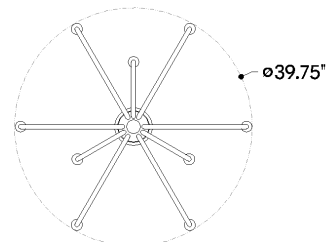

FRONT

BOTTOM