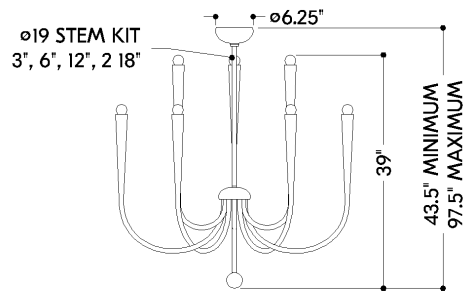

ADLEY

CB3849-GB

FINISHES

GRADIENT BRASS

DIMENSIONS / SPECS

Height: 66"
Width/Diameter: 66"
Length: 66"
Minimum Height: 66"
Maximum Height: 66"
Hanging Type: 108" Premium Composite Cord
Product Weight: 66lb
Extension: 66"
Top to Center: 66"
Sloped Ceiling Compatible: No
Living Finish: Yes
Uplight Only: Yes
Min Extension: 66"
Max Extension: 66"

ELECTRICAL

Bulb 1

Bulb Included: No
Max Wattage:
Bulb Quantity:
Wire Length: 500mm
Cord Type: ! New Cord Type
Dimmer Type: Incandescent
Switch Type: ON/OFF STOMP SWITCH
Gem Box Required (2"x3"): Yes
Dark Sky: Yes

CRI: 66
Color Temp.: 66k
Lumens: 66
Title 24: Yes
Field Serviceable: No

Battery

Battery Powered: Yes
Battery Included: Yes
Battery Life: ! New Battery Life !

SHIPPING

Carton 1: 1" x 1" x 1"
Carton 1 Weight: 1lb
Shipping Method: Ground
Country of Origin: IN

FRONT