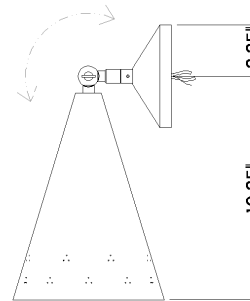

PAWLEY

CB8613-HB/SSD

FINISHES

HAMMERED BLACK

DIMENSIONS

Height: 66"
Width/Diameter: 66"
Length: 66"
Minimum Height: 66"
Maximum Height: 66"
Hanging Type: 108" Premium Composite Cord
Product Weight: 66lb
Extension: 66"
Top to Center: 66"
Sloped Ceiling Compatible: No
Living Finish: Yes
Uplight Only: Yes

Shade

ELECTRICAL

Bulb 1

Bulb Included: No
Max Wattage:
Bulb Quantity:
Wire Length: 500mm
Cord Type: ! New Cord Type
Dimmer Type: Incandescent
Switch Type: ON/OFF STOMP SWITCH
Gem Box Required (2"x3"): Yes
Dark Sky: Yes
CRI: 66
Color Temp.: 66k
Lumens: 66
Title 24: Yes
Field Serviceable: No

Battery

Battery Powered: Yes
Battery Included: Yes
Battery Life: ! New Battery Life !

SHIPPING

Carton 1: 2" x 2" x 2"
Carton 1 Weight: 2lb
Shipping Method: Ground
Country of Origin: CN

TOP

FRONT

SIDE