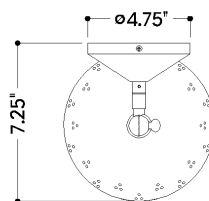

PAWLEY

CB8613-HB/SSD

FINISHES

HAMMERED BLACK

DIMENSIONS

Height: 66"
Width/Diameter: 66"
Length: 66"
Minimum Height: 66"
Maximum Height: 66"
Hanging Type: 108" Premium Composite Cord
Product Weight: 66lb
Extension: 66"
Top to Center: 66"
Sloped Ceiling Compatible: No
Living Finish: Yes
Uplight Only: Yes

Shade

ELECTRICAL

Bulb 1

Bulb Included: No
Max Wattage:
Bulb Quantity:
Wire Length: 500mm
Cord Type: ! New Cord Type
Dimmer Type: Incandescent
Switch Type: ON/OFF STOMP SWITCH
Gem Box Required (2"x3"): Yes
Dark Sky: Yes
CRI: 66
Color Temp.: 66k
Lumens: 66
Title 24: Yes
Field Serviceable: No

Battery

Battery Powered: Yes
Battery Included: Yes
Battery Life: ! New Battery Life !

SHIPPING

Carton 1: 2" x 2" x 2"
Carton 1 Weight: 2lb
Shipping Method: Ground
Country of Origin: CN

TOP

FRONT

SIDE