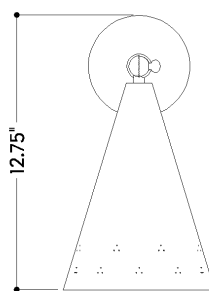

PAWLEY

CB8613-HB/SSD

FINISHES

HAMMERED BLACK

DIMENSIONS

Height: 66"
Width/Diameter: 66"
Length: 66"
Minimum Height: 66"
Maximum Height: 66"
Hanging Type: 108" Premium Composite Cord
Product Weight: 66lb
Extension: 66"
Top to Center: 66"
Sloped Ceiling Compatible: No
Living Finish: Yes
Uplight Only: Yes

Shade

ELECTRICAL

Bulb 1

Bulb Included: No
Max Wattage:
Bulb Quantity:
Wire Length: 500mm
Cord Type: ! New Cord Type
Dimmer Type: Incandescent
Switch Type: ON/OFF STOMP SWITCH
Gem Box Required (2"x3"): Yes
Dark Sky: Yes
CRI: 66
Color Temp.: 66k
Lumens: 66
Title 24: Yes
Field Serviceable: No

Battery

Battery Powered: Yes
Battery Included: Yes
Battery Life: ! New Battery Life !

SHIPPING

Carton 1: 2" x 2" x 2"
Carton 1 Weight: 2lb
Shipping Method: Ground
Country of Origin: CN

TOP

FRONT

SIDE