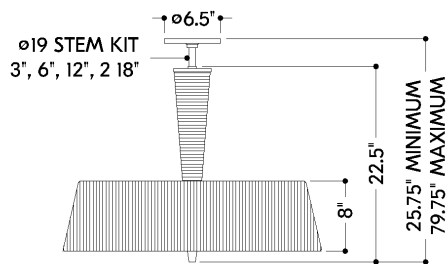

GEORGE

CB9530-AGB

FINISHES

AGED BRASS

DIMENSIONS

Height: 66"
Width/Diameter: 66"
Length: 66"
Minimum Height: 66"
Maximum Height: 66"
Hanging Type: 108" Premium Composite Cord
Product Weight: 66lb
Extension: 66"
Top to Center: 66"
Sloped Ceiling Compatible: No
Living Finish: Yes
Uplight Only: Yes

Shade

ELECTRICAL

Bulb 1

Bulb Included: No
Max Wattage:
Bulb Quantity:
Wire Length: 500mm
Cord Type: ! New Cord Type
Dimmer Type: Incandescent
Switch Type: ON/OFF STOMP SWITCH
Gem Box Required (2"x3"): Yes
Dark Sky: Yes
CRI: 66
Color Temp.: 66k
Lumens: 66
Title 24: Yes
Field Serviceable: No

Battery

Battery Powered: Yes
Battery Included: Yes
Battery Life: ! New Battery Life !

SHIPPING

Carton 1: 1" x 1" x 1"
Carton 1 Weight: 1lb
Shipping Method: Ground
Country of Origin: VN

FRONT

BOTTOM