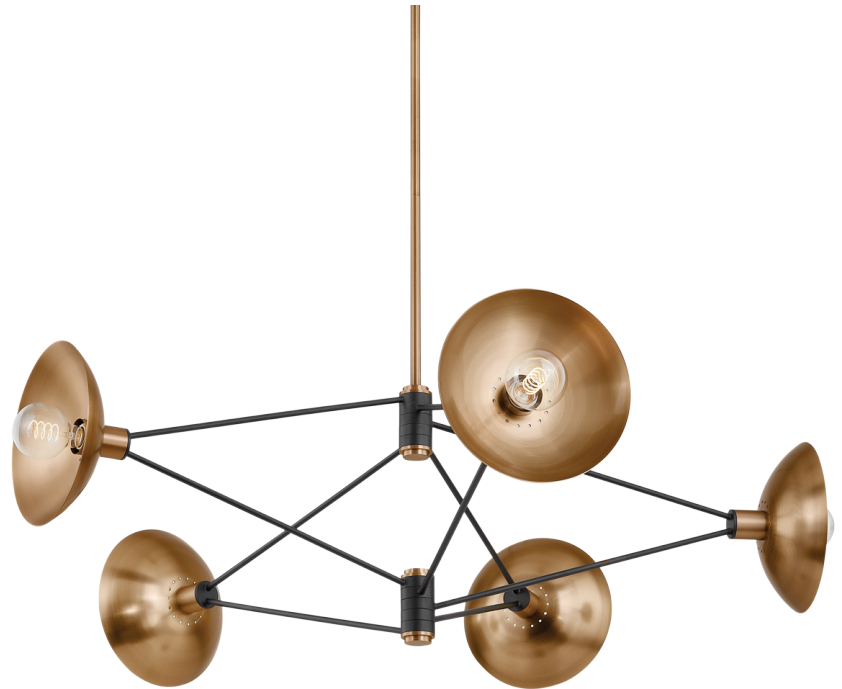

AXEL

F1050-PBR/SBK

Departing from a conventional chandelier layout, Axel presents an innovative design with a simplified construction. Shaded lamps are distributed at each axis of the rhombus-shaped frame with arms stacked together and arrayed at 120 degrees. The metal framework is Soft Black, complemented by Patina Brass socket cups and reflectors. The stylish perforations on the shades serve a dual purpose, adding a decorative element while creating an interplay of light on both sides of the fixture.

FINISHES

PATINA BRASS/SOFT BLACK (PBR/SBK)

DIMENSIONS

Height: 14.5"

Width/Diameter: 50"

Length: "

Minimum Height: 23.25"

Maximum Height: 65"

Canopy/Backplate: 5"

Hanging Type: 1-6" / 2-12" / 1-18" Stems

Product Weight: 17.64lb

GLASS

Attachment:

Glass 1: Steel

Glass 2:

LAMPING