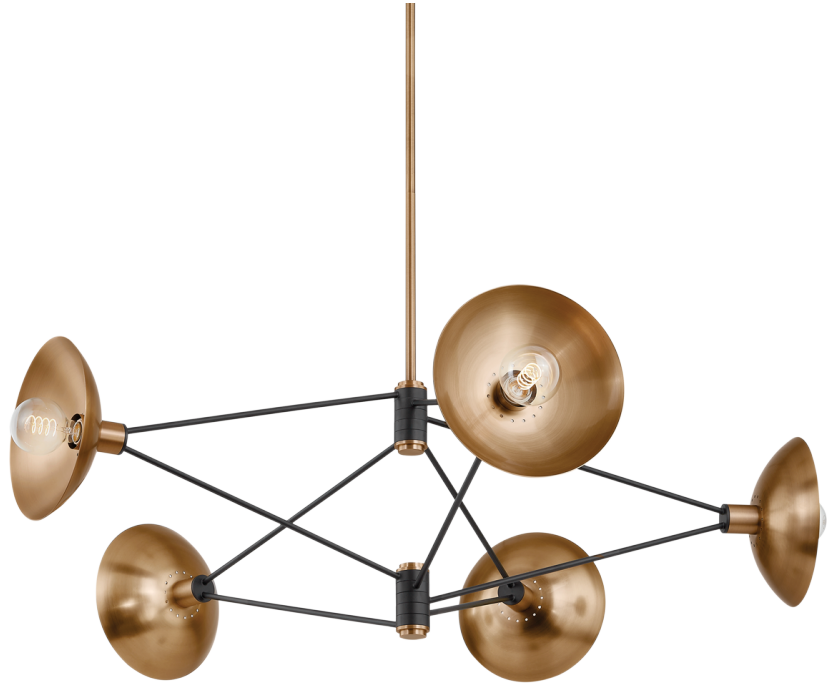

AXEL

F1050-PBR/SBK

Departing from a conventional chandelier layout, Axel presents an innovative design with a simplified construction. Shaded lamps are distributed at each axis of the rhombus-shaped frame with arms stacked together and arrayed at 120 degrees. The metal framework is Soft Black, complemented by Patina Brass socket cups and reflectors. The stylish perforations on the shades serve a dual purpose, adding a decorative element while creating an interplay of light on both sides of the fixture.

FINISHES

PATINA BRASS/SOFT BLACK (PBR/SBK)

Coastal Suitable Finish (EPM): No

DIMENSIONS

Height: 14.5"

Width/Diameter: 50"

Minimum Height: 23.25"

Maximum Height: 65"

Canopy/Backplate: 5"

Hanging Type: 1-6" / 2-12" / 1-18" Stems

Product Weight: 17.64lb

Canopy/Backplate Shape: Round

Sloped Ceiling Compatible: No

Living Finish: No

Uplight Only: No

Shade

Shade 1: Steel

Shade 1 Finish: Patina Brass

Shade 1 Top Width: 10.25"

Shade 1 Height: 2.5"

ELECTRICAL

Bulb 1

Bulb Included: No

Socket: E26 Medium Base