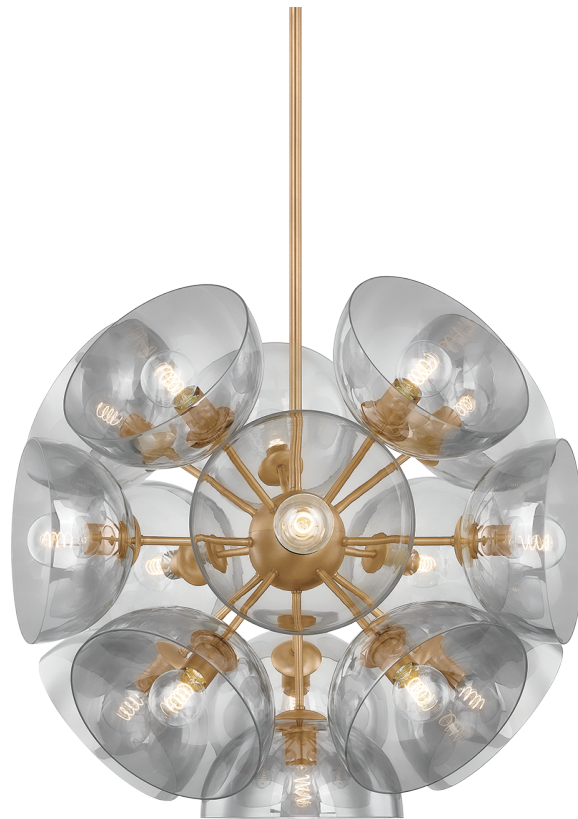

SALIX

F1534-PBR

Salix puts an organic spin on a mid-century modern Sputnik silhouette. This voluminous pendant features a compact array of glass bowls that form a stunning outward-facing bloom of light. The allover smoke glass finish of the shades is complemented by warm Patina Brass metalwork.

FINISHES

PATINA BRASS

Coastal Suitable Finish (EPM): No

DIMENSIONS

Height: 30.75"

Width/Diameter: 34.25"

Minimum Height: 37.5"

Maximum Height: 79.25"

Canopy/Backplate: 5"

Hanging Type: 1-6" / 2-12" / 1-18" Stems

Product Weight: 60.63lb

Canopy/Backplate Shape: Round

Sloped Ceiling Compatible: No

Living Finish: No

Uplight Only: Yes

Shade

Shade 1: Glass

Shade 1 Finish: Smoke

Shade 1 Top Width: 11.75"

Shade 1 Bottom L/W: 0" / 2.25"

Shade 1 Height: 5.75"

ELECTRICAL

Bulb 1

Bulb Included: No

Socket: E26 Medium Base

Bulb Type: G25

Max Wattage: 15

Bulb Quantity: 16

Bulb Included: No

Cord Type: B & W TEFLON W/ GROUND WIRE

Gem Box Required (2"x3"): No

Dark Sky: No

SHIPPING

Carton 1: 44" x 31" x 31"

Carton 1 Weight: 70lb

Shipping Method: Truck Only

Country of Origin: CN

HUDSON VALLEY
LIGHTING GROUP

| hvlgroup.com | 1.800.814.3993

REVISED 3.11.2022