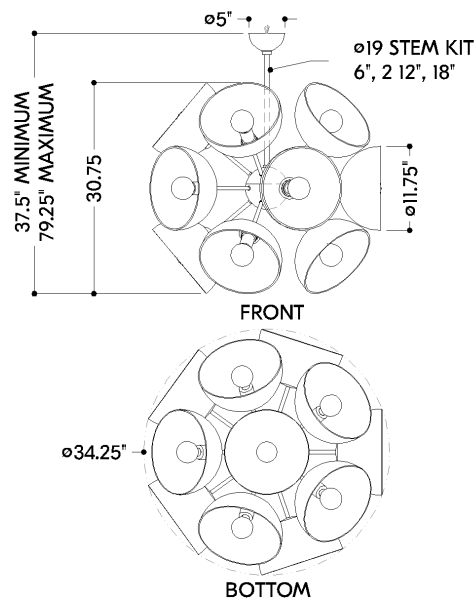

FINISHES

PATINA BRASS

Coastal Suitable Finish (EPM): No

DIMENSIONS

Height: 30.75"

Width/Diameter: 34.25"

Minimum Height: 37.5"

Maximum Height: 79.25"

Canopy/Backplate: 5"

Hanging Type: 1-6" / 2-12" / 1-18" Stems

Product Weight: 60.63lb

Canopy/Backplate Shape: Round

Sloped Ceiling Compatible: No

Living Finish: No

Uplight Only: Yes

Shade

Shade 1: Glass

Shade 1 Finish: Smoke

Shade 1 Top Width: 11.75"

Shade 1 Bottom L/W: 0" / 2.25"

Shade 1 Height: 5.75"

ELECTRICAL

Bulb 1

Bulb Included: No

SHIPPING

Carton 1: 44" x 31" x 31"

Carton 1 Weight: 70lb

Shipping Method: Truck Only

Country of Origin: CN

HUDSON VALLEY
LIGHTING GROUP

| hvlgroup.com | 1.800.814.3993

REVISED 3.11.2022