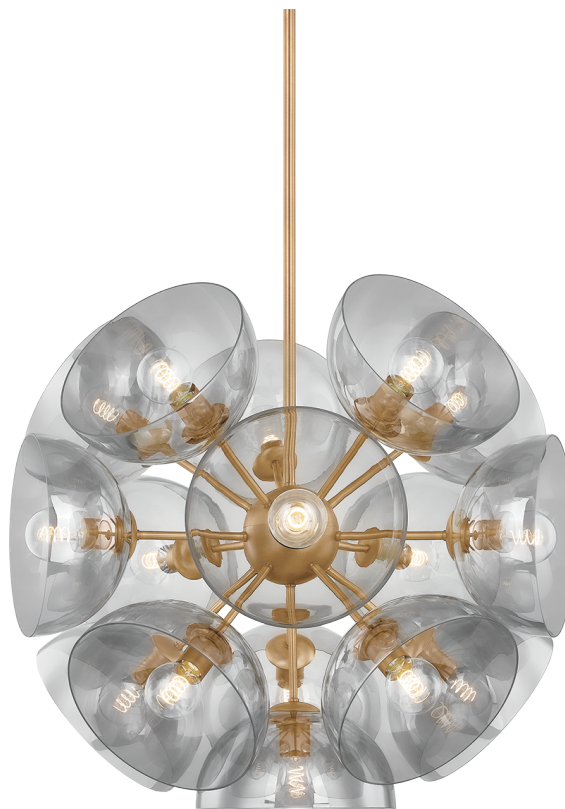

SALIX

F1534-PBR

Salix puts an organic spin on a mid-century modern Sputnik silhouette. This voluminous pendant features a compact array of glass bowls that form a stunning outward-facing bloom of light. The allover smoke glass finish of the shades is complemented by warm Patina Brass metalwork.

FINISHES

PATINA BRASS

DIMENSIONS / SPECS

Height: 30.75"

Width/Diameter: 34.25"

Minimum Height: 37.5"

Maximum Height: 79.25"

Canopy/Backplate: 5"

Hanging Type: 1-6" / 2-12" / 1-18" Stems

Product Weight: 60.63lb

Canopy/Backplate Shape: Round

Sloped Ceiling Compatible: No

Living Finish: No

Uplight Only: Yes

Shade 1: Glass

Shade 1 Finish: Smoke

Shade 1 Top Width: 11.75"

Shade 1 Bottom L/W: 0" / 2.25"

Shade 1 Height: 5.75"

ELECTRICAL

Bulb 1

Bulb Included: No

Socket: E26 Medium Base

Bulb Type: G25

Max Wattage: 15

Bulb Quantity: 16

Cord Type: B & W TEFLON W/ GROUND WIRE

Gem Box Required (2"x3"): No

Dark Sky: No