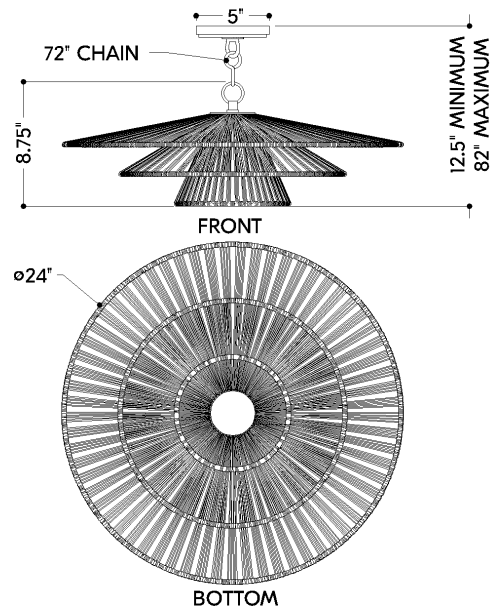

LEVAN

F1724-VGL

Three shades of wrapped natural Abaca Cord are nested into one another in the dramatic Levan, creating a layered and voluminous silhouette. A thick Vintage Gold Leaf chain suspends the fixture, adding a contrast to the natural materials. Available in two sizes, this distinctive pendant levitates overhead with a captivating glow.

*Due to the one-of-a-kind nature of the medium, exact colors and patterns may vary slightly from the image shown.

FINISHES

VINTAGE GOLD LEAF

DIMENSIONS / SPECS

Height: 8.75"
Width/Diameter: 24"
Minimum Height: 12.5"
Maximum Height: 82"
Canopy/Backplate: 5"
Hanging Type: 72" Chain
Product Weight: 9.9lb
Canopy/Backplate Shape: Round
Sloped Ceiling Compatible: No
Living Finish: No
Uplight Only: No

Shade 1: Abaca
Shade 1 Finish: Natural
Shade 1 Top Width: 3"
Shade 1 Bottom L/W: 0" / 24"
Shade 1 Height: 2.25"
Shade 2: Abaca
Shade 2 Finish: Natural
Shade 2 Top Width: 3"
Shade 2 Bottom L/W: 0" / 16"
Shade 2 Height: 4"

ELECTRICAL

Bulb 1
Bulb Included: No
Socket: E26 Medium Base
Bulb Type: G25
Max Wattage: 15
Bulb Quantity: 1
Gem Box Required (2"x3"): No
Dark Sky: No

SHIPPING

Carton 1: 28" x 28" x 13"
Carton 1 Weight: 21lb
Shipping Method: Ground
Country of Origin: PH