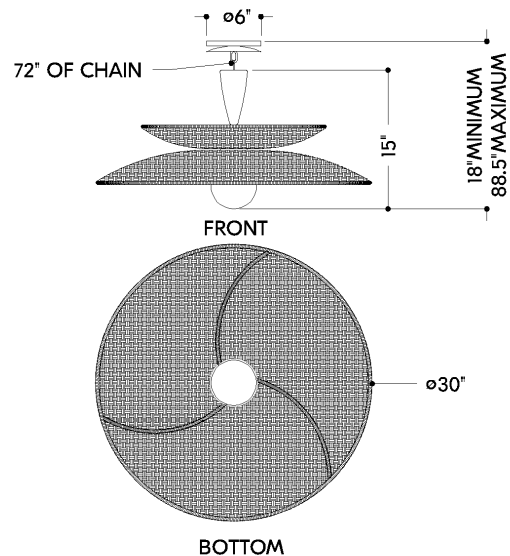

LANDRY

F1830-BRL

Two shallow shades are stacked in opposite directions to create the balanced artistry of this coastal pendant. The open weave of the natural abaca fiber shades allows light to filter through both sides, producing a dramatic visual effect. For the finishing touch, Landry dangles from a chunky vintage Gold Leaf chain. Available in two sizes.

*Due to the one-of-a-kind nature of the medium, exact colors and patterns may vary slightly from the image shown.

FINISHES

BRONZE LEAF

DIMENSIONS / SPECS

Height: 15"
Width/Diameter: 30"
Minimum Height: 18.25"
Maximum Height: 88.5"
Canopy/Backplate: 6"
Hanging Type: 72" Chain
Product Weight: 11lb
Canopy/Backplate Shape: Round
Sloped Ceiling Compatible: No
Living Finish: No
Uplight Only: Yes

Shade 1: Natural Woven
Shade 1 Finish: Natural Abaca
Shade 1 Top Width: 20"
Shade 1 Height: 2.5"
Shade 2: Natural Woven
Shade 2 Finish: Natural Abaca
Shade 2 Top Width: 30"
Shade 2 Height: 3.75"

ELECTRICAL

Bulb 1
Bulb Included: No
Socket: E26 Medium Base
Bulb Type: G40
Max Wattage: 25
Bulb Quantity: 1
Cord Type: SPT-1 SILVER W/ TINNED GROUND WIRE
Gem Box Required (2"x3"): No
Dark Sky: No

SHIPPING

Carton 1: 34" x 34" x 16"
Carton 1 Weight: 18lb
Shipping Method: Ground
Country of Origin: PH

HUDSON VALLEY
LIGHTING GROUP