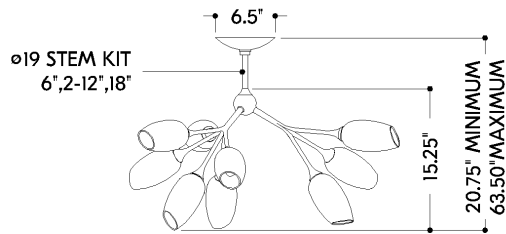

## DIMENSIONS / SPECS

Height: 15.25"  
Width/Diameter: 34"  
Minimum Height: 20.75"  
Maximum Height: 63.5"  
Canopy/Backplate: 6.5"  
Hanging Type: 1-6" / 2-12" / 1-18" Stems  
Product Weight: 8.8lb  
Canopy/Backplate Shape: Round  
Sloped Ceiling Compatible: No  
Living Finish: No  
Uplight Only: No

Shade 1: Glass  
Shade 1 Finish: Cloud  
Shade 1 Top Width: 2.25"  
Shade 1 Bottom L/W: 0" / 3.5"  
Shade 1 Height: 6.5"

## SHIPPING

Carton 1: 29" x 29" x 16"  
Carton 1 Weight: 21lb  
Shipping Method: Ground  
Country of Origin: PH

FRONT

BOTTOM