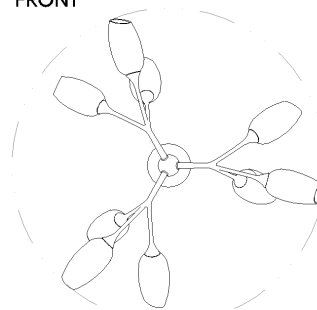

ALDEAN

F2134-VGL

Inspired by the sprightly buds of a dill plant, individual clusters of stems branch away from one another in the show-stopping Aldean. Each shade is handcrafted from Cloud Glass and supported by a framework finished in Vintage Gold Leaf. When illuminated, this fixture casts shadows on the ceiling, introducing drama to any space. Aldean is available as a 3-light sconce and a 9-light or 18-light chandelier.

FINISHES

VINTAGE GOLD LEAF

DIMENSIONS / SPECS

Height: 15.25"
Width/Diameter: 34"
Minimum Height: 20.75"
Maximum Height: 63.5"
Canopy/Backplate: 6.5"
Hanging Type: 1-6" / 2-12" / 1-18" Stems
Product Weight: 8.8lb
Canopy/Backplate Shape: Round
Sloped Ceiling Compatible: No
Living Finish: No
Uplight Only: No

Shade 1: Glass
Shade 1 Finish: Cloud
Shade 1 Top Width: 2.25"
Shade 1 Bottom L/W: 0" / 3.5"
Shade 1 Height: 6.5"

ELECTRICAL

Bulb 1

Bulb Included: No
Socket: E12 Candelabra Base
Bulb Type: B11
Max Wattage: 8
Bulb Quantity: 9
Gem Box Required (2"x3"): No
Dark Sky: No

SHIPPING

Carton 1: 29" x 29" x 16"
Carton 1 Weight: 21lb
Shipping Method: Ground
Country of Origin: PH

FRONT

BOTTOM