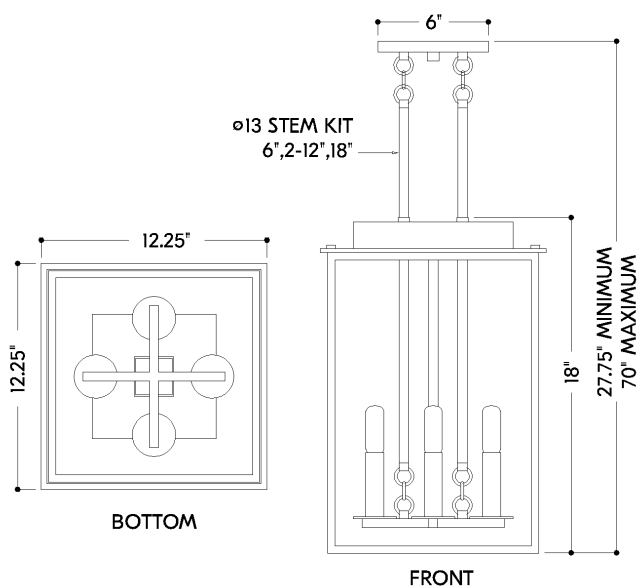

FINISHES

FRENCH IRON

DIMENSIONS / SPECS

Height: 18"

Width/Diameter: 12.25"

Length: 12.25"

Minimum Height: 27.75"

Maximum Height: 71.5"

Canopy/Backplate: 6"

Hanging Type: 1-6" / 2-12" / 1-18" Stems

Product Weight: 12.1lb

Canopy/Backplate Shape: Square

Sloped Ceiling Compatible: No

Living Finish: No

Uplight Only: No

ELECTRICAL

Bulb 1

Bulb Included: No

Socket: E12 Candelabra Base

Bulb Type: T8-3.5

Max Wattage: 8

Bulb Quantity: 4

Gem Box Required (2"x3"): No

Dark Sky: No

SHIPPING

Carton 1: 24" x 17" x 17"

Carton 1 Weight: 21lb

Shipping Method: Ground

Country of Origin: PH

HUDSON VALLEY
LIGHTING GROUP