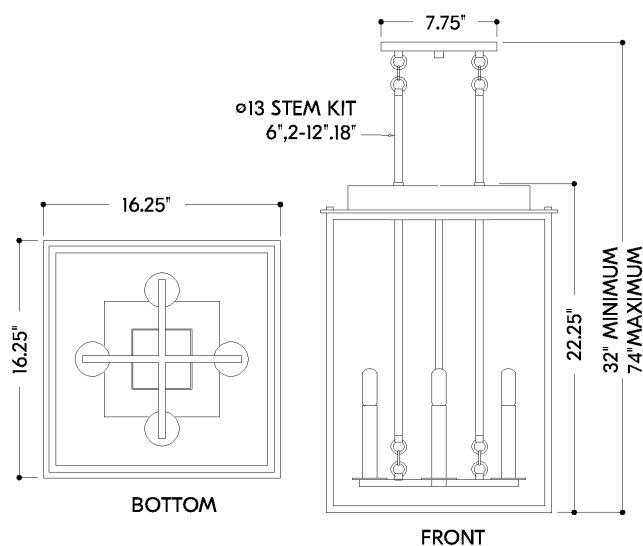

FINISHES

FRENCH IRON

DIMENSIONS / SPECS

Height: 22.5"

Width/Diameter: 16.25"

Length: 16.25"

Minimum Height: 32"

Maximum Height: 75"

Canopy/Backplate: 7"

Hanging Type: 1-6" / 2-12" / 1-18" Stems

Product Weight: 17.6lb

Canopy/Backplate Shape: Square

Sloped Ceiling Compatible: No

Living Finish: No

Uplight Only: No

ELECTRICAL

Bulb 1

Bulb Included: No

Socket: E12 Candelabra Base

Bulb Type: T8-3.5

Max Wattage: 8

Bulb Quantity: 4

Gem Box Required (2"x3"): No

Dark Sky: No

SHIPPING

Carton 1: 27" x 20" x 20"

Carton 1 Weight: 30lb

Shipping Method: Ground

Country of Origin: PH

HUDSON VALLEY
LIGHTING GROUP