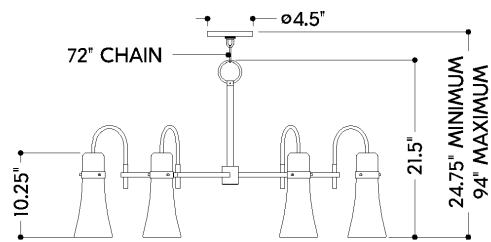

## DIMENSIONS / SPECS

Height: 21.5"  
Width/Diameter: 38"  
Minimum Height: 24.75"  
Maximum Height: 94"  
Canopy/Backplate: 5.5"  
Hanging Type: 72" Chain  
Product Weight: 20.5lb  
Canopy/Backplate Shape: Round  
Sloped Ceiling Compatible: No  
Living Finish: No  
Uplight Only: Yes

Shade 1: Glass  
Shade 1 Finish: Seeded Opal  
Shade 1 Top Width: 2.5"  
Shade 1 Bottom L/W: 0" / 4.75"  
Shade 1 Height: 10.25"

### Bulb 1

Bulb Included: No  
Socket: E12 Candelabra Base  
Bulb Type: B11  
Max Wattage: 8  
Bulb Quantity: 6  
Cord Type: SPT-1 SILVER W/ TINNED GROUND WIRE

Gem Box Required (2"x3"): No  
Dark Sky: No

## SHIPPING

Carton 1: 39" x 34" x 11"  
Carton 1 Weight: 28lb  
Shipping Method: Ground  
Country of Origin: CN

HUDSON VALLEY  
LIGHTING GROUP