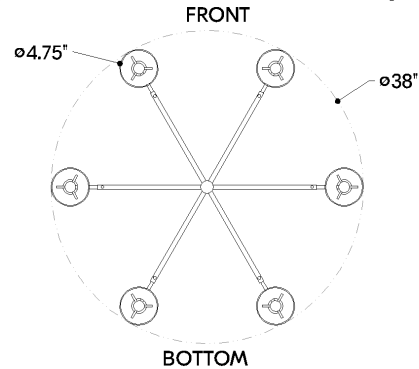

MAPLE

F3430-PBR

Maple exudes elegance with its cool curves and vintage-inspired shades. The shape of the seeded opal glass shades feels organically inspired, while small knob details on the Patina Brass metalwork strike an industrial note. Whether you choose a 1-light sconce or a 5 or 6-light chandelier, there are plenty of ways to make a statement with Maple.

FINISHES

PATINA BRASS

DIMENSIONS / SPECS

Height: 21.5"
Width/Diameter: 38"
Minimum Height: 24.75"
Maximum Height: 94"
Canopy/Backplate: 5.5"
Hanging Type: 72" Chain
Product Weight: 20.5lb
Canopy/Backplate Shape: Round
Sloped Ceiling Compatible: No
Living Finish: No
Uplight Only: Yes

Shade 1: Glass
Shade 1 Finish: Seeded Opal
Shade 1 Top Width: 2.5"
Shade 1 Bottom L/W: 0" / 4.75"
Shade 1 Height: 10.25"

ELECTRICAL

Bulb 1

Bulb Included: No
Socket: E12 Candelabra Base
Bulb Type: B11
Max Wattage: 8
Bulb Quantity: 6
Cord Type: SPT-1 SILVER W/ TINNED GROUND WIRE

Gem Box Required (2"x3"): No
Dark Sky: No

SHIPPING

Carton 1: 39" x 34" x 11"
Carton 1 Weight: 28lb
Shipping Method: Ground
Country of Origin: CN

HUDSON VALLEY
LIGHTING GROUP