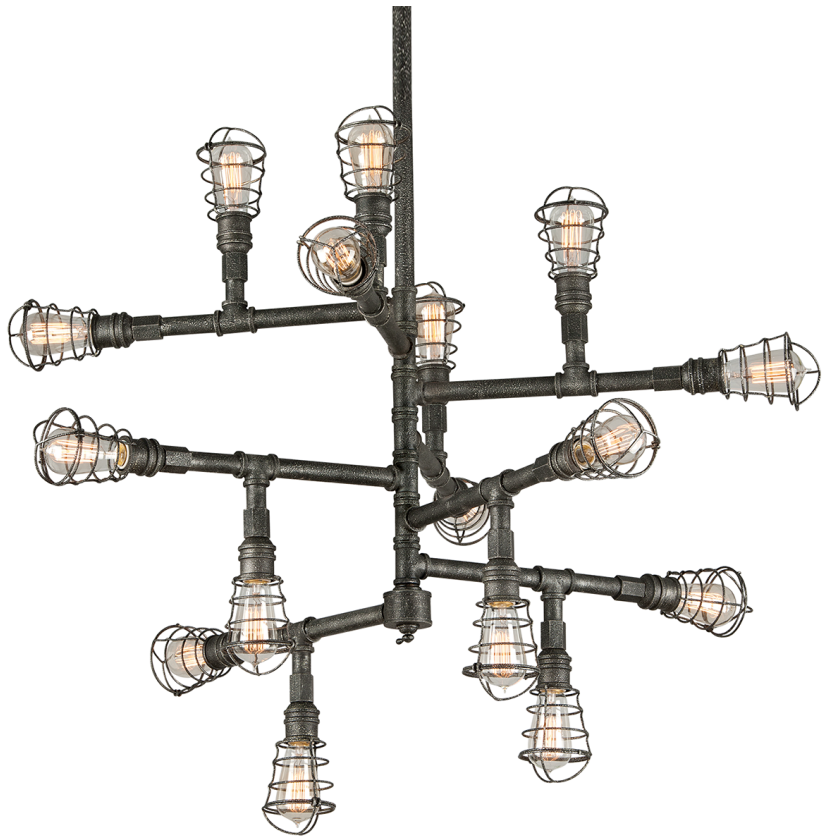

# CONDUIT

F3818-APW

## FINISHES

AGED PEWTER

## DIMENSIONS / SPECS

Height: 35.75"

Width/Diameter: 42"

Minimum Height: 45.75"

Maximum Height: 75.75"

Hanging Type: 1-6" / 2-12" / 1-18" Stems

Product Weight: 29lb

Sloped Ceiling Compatible: No

### Bulb 1

Bulb Included: No

Socket: E26 Medium Base

Max Wattage: 40

Bulb Quantity: 16

Gem Box Required (2"x3"): No

Dark Sky: No