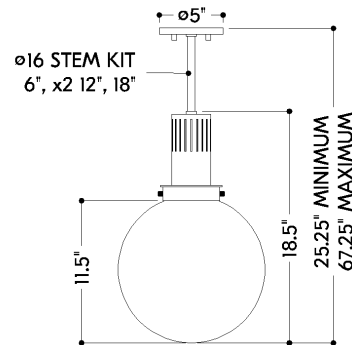

FINISHES

BRONZE

DIMENSIONS

Height: 18.25"
Width/Diameter: 11.75"
Minimum Height: 25.25"
Maximum Height: 67.25"
Canopy/Backplate: 5"
Hanging Type: 1-6" / 2-12" / 1-18" Stems
Product Weight: 6.61lb
Canopy/Backplate Shape: Round
Sloped Ceiling Compatible: No
Living Finish: No
Uplight Only: Yes

Shade

Shade 1: Glass
Shade 1 Finish: Clear Inside Etched
Shade 1 Top Width: 4.25"
Shade 1 Bottom L/W: 0" / 11.75"
Shade 1 Height: 12.25"

ELECTRICAL

Bulb 1

Bulb Included: No
Socket: E26 Medium Base
Bulb Type: A19
Max Wattage: 15
Bulb Quantity: 1
Cord Type: B & W TEFLON W/ GROUND WIRE
Gem Box Required (2"x3"): No
Dark Sky: No

SHIPPING

Carton 1: 57" x 38" x 38"
Carton 1 Weight: 10lb
Shipping Method: Truck Only
Country of Origin: CN

FRONT

BOTTOM