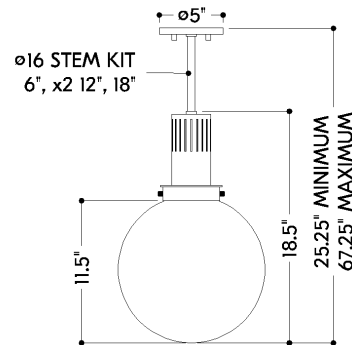

TOBIAS

F4612-PBR

Tobias is a recognizable basic with a cool, modern feel. The oversized glass globe has been internally etched to add texture, but the real star of this pendant is the industrial-style chimney. Perforated with elongated slats, it sets the tone with either a Patina Brass or Bronze finish. This modernized retro staple comes in two sizes to suit your spatial needs.

FINISHES

PATINA BRASS

DIMENSIONS

Height: 18.25"
Width/Diameter: 11.75"
Minimum Height: 25.25"
Maximum Height: 67.25"
Canopy/Backplate: 5"
Hanging Type: 1-6" / 2-12" / 1-18" Stems
Product Weight: 6.61lb
Canopy/Backplate Shape: Round
Sloped Ceiling Compatible: No
Living Finish: No
Uplight Only: Yes

Shade

Shade 1: Glass
Shade 1 Finish: Clear Inside Etched
Shade 1 Top Width: 4.25"
Shade 1 Bottom L/W: 0" / 11.75"
Shade 1 Height: 12.25"

ELECTRICAL

Bulb 1

Bulb Included: No
Socket: E26 Medium Base
Bulb Type: A19
Max Wattage: 15
Bulb Quantity: 1
Cord Type: B & W TEFLON W/ GROUND WIRE
Gem Box Required (2"x3"): No
Dark Sky: No

SHIPPING

Carton 1: 57" x 38" x 38"
Carton 1 Weight: 10lb
Shipping Method: Truck Only
Country of Origin: CN

FRONT