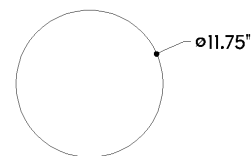

## DIMENSIONS

Height: 18.25"  
Width/Diameter: 11.75"  
Minimum Height: 25.25"  
Maximum Height: 67.25"  
Canopy/Backplate: 5"  
Hanging Type: 1-6" / 2-12" / 1-18" Stems  
Product Weight: 6.61lb  
Canopy/Backplate Shape: Round  
Sloped Ceiling Compatible: No  
Living Finish: No  
Uplight Only: Yes

## Shade

Shade 1: Glass  
Shade 1 Finish: Clear Inside Etched  
Shade 1 Top Width: 4.25"  
Shade 1 Bottom L/W: 0" / 11.75"  
Shade 1 Height: 12.25"

### Bulb 1

Bulb Included: No  
Socket: E26 Medium Base  
Bulb Type: A19  
Max Wattage: 15  
Bulb Quantity: 1  
Cord Type: B & W TEFLON W/ GROUND WIRE  
Gem Box Required (2"x3"): No  
Dark Sky: No

## SHIPPING

Carton 1: 57" x 38" x 38"  
Carton 1 Weight: 10lb  
Shipping Method: Truck Only  
Country of Origin: CN

FRONT

BOTTOM