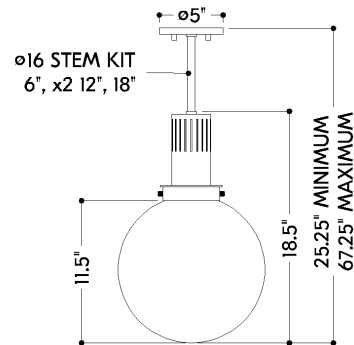

TOBIAS

F4612-PBR

Tobias is a recognizable basic with a cool, modern feel. The oversized glass globe has been internally etched to add texture, but the real star of this pendant is the industrial-style chimney. Perforated with elongated slats, it sets the tone with either a Patina Brass or Bronze finish. This modernized retro staple comes in two sizes to suit your spatial needs.

FINISHES

PATINA BRASS

DIMENSIONS

Height: 18.25"
Width/Diameter: 11.75"
Minimum Height: 25.25"
Maximum Height: 67.25"
Canopy/Backplate: 5"
Hanging Type: 1-6" / 2-12" / 1-18" Stems
Product Weight: 6.61lb
Canopy/Backplate Shape: Round
Sloped Ceiling Compatible: No
Living Finish: No
Uplight Only: Yes

Shade

Shade 1: Glass
Shade 1 Finish: Clear Inside Etched
Shade 1 Top Width: 4.25"
Shade 1 Bottom L/W: 0" / 11.75"
Shade 1 Height: 12.25"

ELECTRICAL

Bulb 1

Bulb Included: No
Socket: E26 Medium Base
Bulb Type: A19
Max Wattage: 15
Bulb Quantity: 1
Cord Type: B & W TEFLON W/ GROUND WIRE
Gem Box Required (2"x3"): No
Dark Sky: No

SHIPPING

Carton 1: 57" x 38" x 38"
Carton 1 Weight: 10lb
Shipping Method: Truck Only
Country of Origin: CN

FRONT