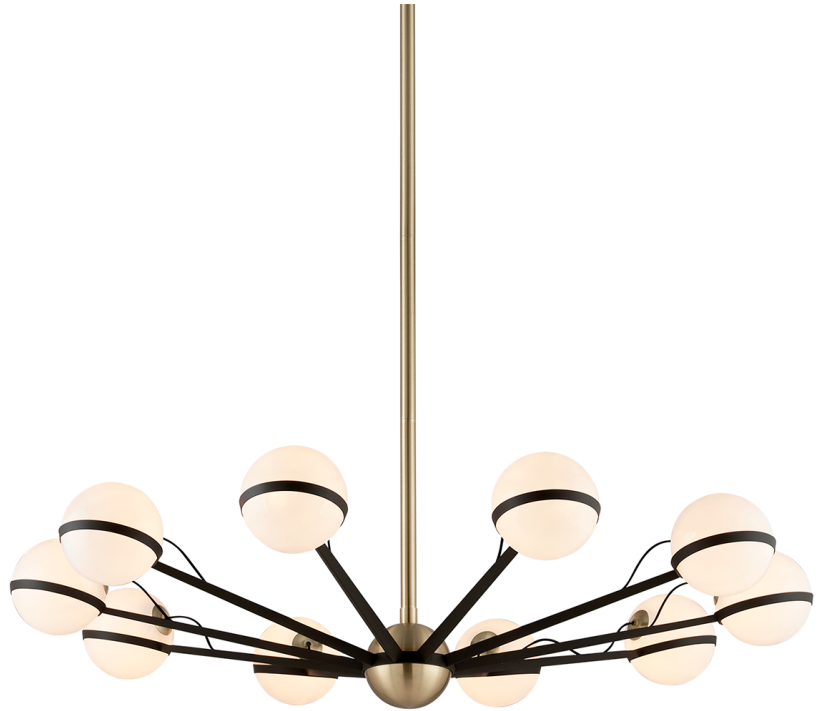

ACE

F5306-TBZ/BBA

FINISHES

TEXTURED BRONZE BRUSHED BRASS
(TEXTURED BRONZE BRUSHED BRASS)

Coastal Suitable Finish (EPM): No

DIMENSIONS

Height: 10.25"

Width/Diameter: 50"

Minimum Height: 19.25"

Maximum Height: 55.25"

Product Weight: 60lb

Sloped Ceiling Compatible: No

Living Finish: No

Uplight Only: No

Shade

ELECTRICAL

Bulb 1

Bulb Included: No

Socket: G9

Bulb Type: G9 LED

Max Wattage: 40

Bulb Quantity: 10

Bulb Included: No

Gem Box Required (2"x3"): No

Dark Sky: No

SHIPPING

Carton 1: 53" x 51" x 16"

Carton 1 Weight: 48lb

Shipping Method: Truck Only

Country of Origin: CN