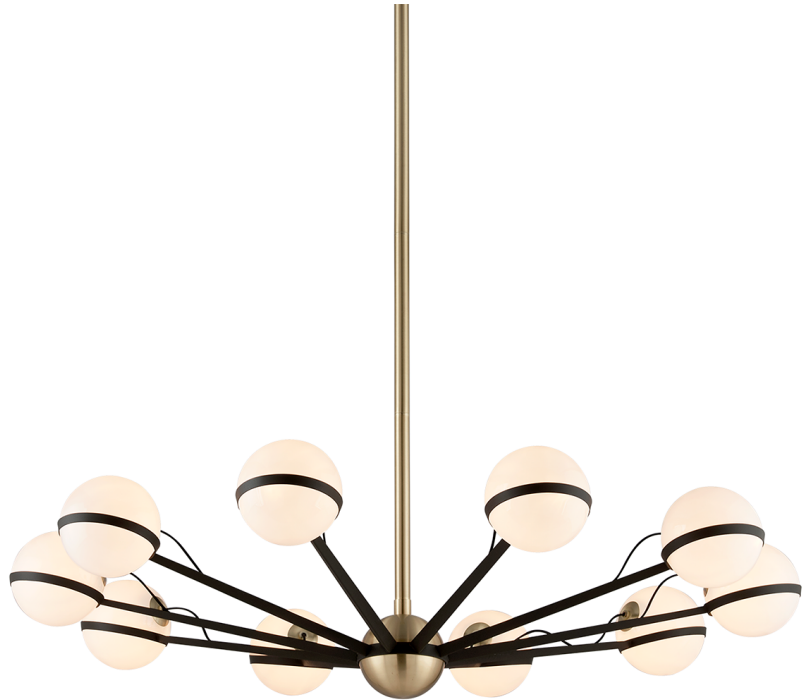

ACE

F5306-TBZ/BBA

FINISHES

TEXTURED BRONZE BRUSHED BRASS

DIMENSIONS / SPECS

Height: 10.25"
Width/Diameter: 50"
Minimum Height: 19.25"
Maximum Height: 55.25"
Product Weight: 60lb
Sloped Ceiling Compatible: No
Living Finish: No
Uplight Only: No

ELECTRICAL

Bulb 1
Bulb Included: No
Socket: G9
Bulb Type: G9 LED
Max Wattage: 40
Bulb Quantity: 10
Gem Box Required (2"x3"): No
Dark Sky: No

SHIPPING

Carton 1: 53" x 51" x 16"
Carton 1 Weight: 48lb
Shipping Method: Truck Only
Country of Origin: CN