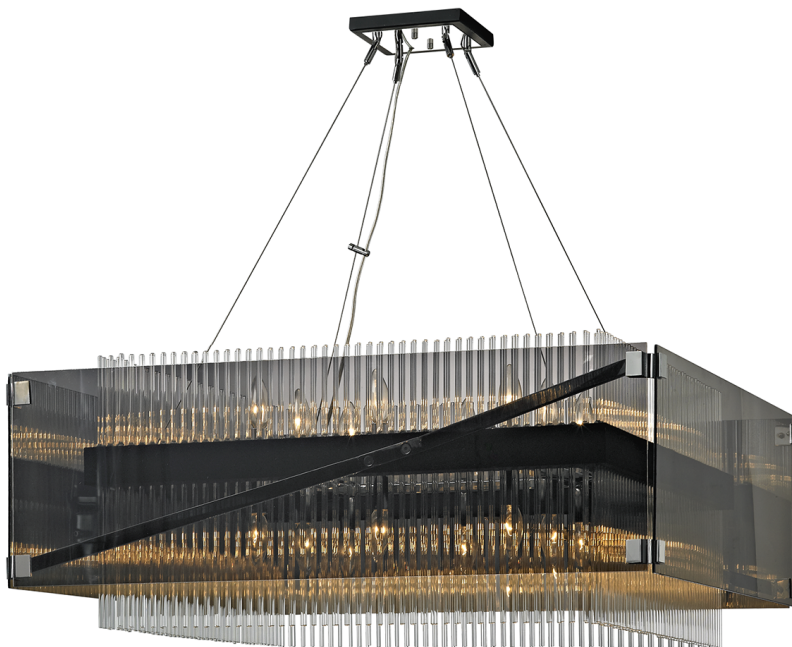

# APOLLO

F5907-BRZ/PC

A mercury-coated glass globe that reflects its outside surroundings and radiates the luminance of its clear filament lamp from within.

## DIMENSIONS / SPECS

Height: 14.5"

Width/Diameter: 34.5"

Length: 34.5"

Minimum Height: 25"

Maximum Height: 125"

Canopy/Backplate Shape: Rectangular

Sloped Ceiling Compatible: No

### Bulb 1

Bulb Included: No

Socket: E12 Candelabra Base

Max Wattage: 40

Bulb Quantity: 16

Gem Box Required (2"x3"): No

Dark Sky: No