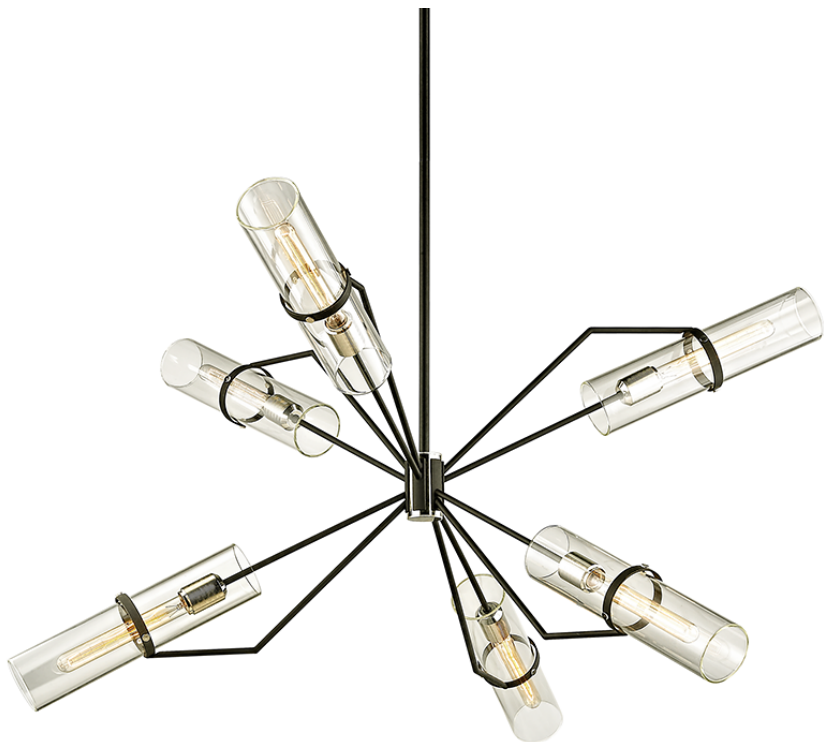

RAEF

F6328-TBK/PN

PATENT PENDING