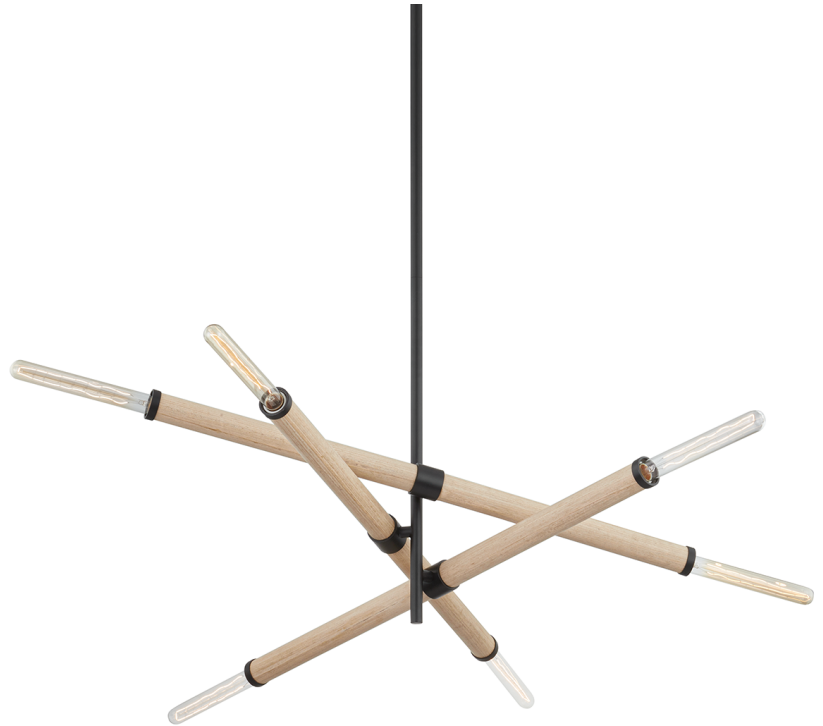

CRUIZ

F6706-SBK

*Due to the one-of-a-kind nature of the medium, exact colors and patterns may vary slightly from the image shown.

FINISHES

SOFT BLACK

DIMENSIONS / SPECS

Height: 28"
Width/Diameter: 50.75"
Minimum Height: 34"
Maximum Height: 76"
Canopy/Backplate: 6"
Hanging Type: 1-6" / 2-12" / 1-18" Stems
Product Weight: 13lb
Sloped Ceiling Compatible: No
Living Finish: No
Uplight Only: No

ELECTRICAL

Bulb 1

Bulb Included: No
Socket: E26 Medium Base
Bulb Type: T10-9.5
Max Wattage: 75
Bulb Quantity: 6
Gem Box Required (2"x3"): No
Dark Sky: No

SHIPPING

Carton 1: 43" x 11" x 9"
Carton 1 Weight: 17lb
Shipping Method: Ground
Country of Origin: CN