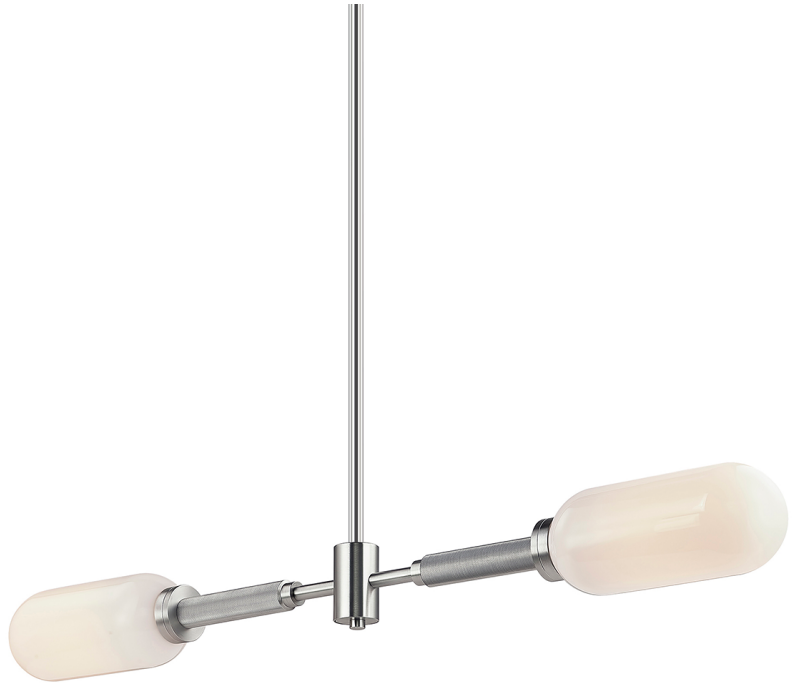

### ANODIZED ALUMINUM

Coastal Suitable Finish (EPM): No

## DIMENSIONS

---

Height: 5"

Width/Diameter: 5"

Length: 47.5"

Minimum Height: 12.5"

Maximum Height: 54.5"

Canopy/Backplate: 6"

Hanging Type: 1-6" / 2-12" / 1-18" Stems

Product Weight: 7lb

Canopy/Backplate Shape: Round

Sloped Ceiling Compatible: No

Living Finish: No

Uplight Only: No

## Shade

---

Shade 1: Glass

Shade 1 Finish: Opal Shiny

Shade 1 Top Width: 5"

Shade 1 Height: 11.375"