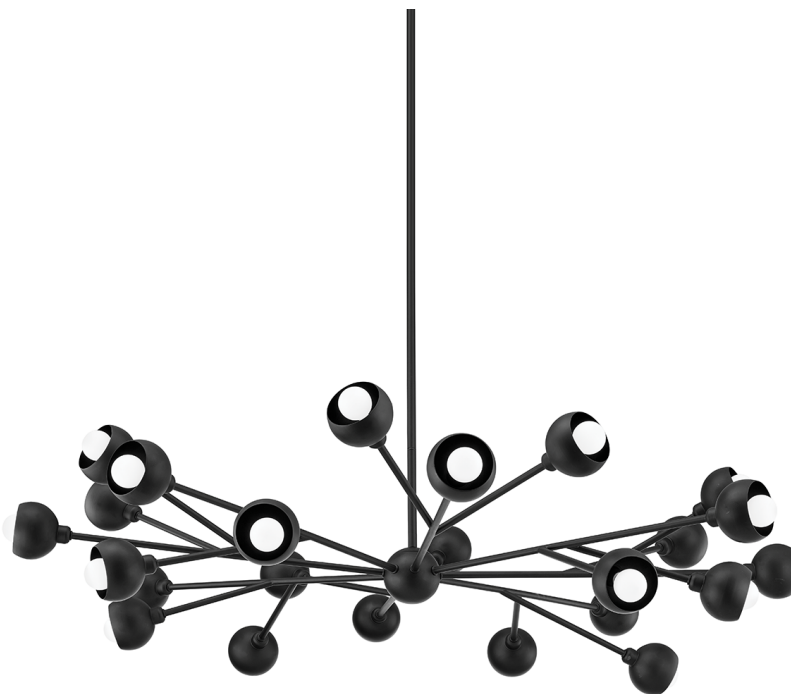

COLT

F7424-SBK

Circular shades on straight arms extend out from a center sphere giving Colt the look and feel of a constellation. The shades are at a variety of heights and angles giving off ample light in multiple directions. Inspired by the Bauhaus movement with just a touch of mid-century modern, this fixture works well with many different styles.

FINISHES

SOFT BLACK

DIMENSIONS / SPECS

Height: 7.75"
Width/Diameter: 54.5"
Minimum Height: 15.75"
Maximum Height: 57.75"
Canopy/Backplate: 6"
Product Weight: 17lb
Sloped Ceiling Compatible: No
Living Finish: No
Uplight Only: No

ELECTRICAL

Bulb 1
Bulb Included: No
Socket: E12 Candelabra Base
Bulb Type: G16.5
Max Wattage: 25
Bulb Quantity: 24
Gem Box Required (2"x3"): No
Dark Sky: No

SHIPPING

Carton 1: 56" x 56" x 17"
Carton 1 Weight: 43lb
Shipping Method: Truck Only
Country of Origin: CN