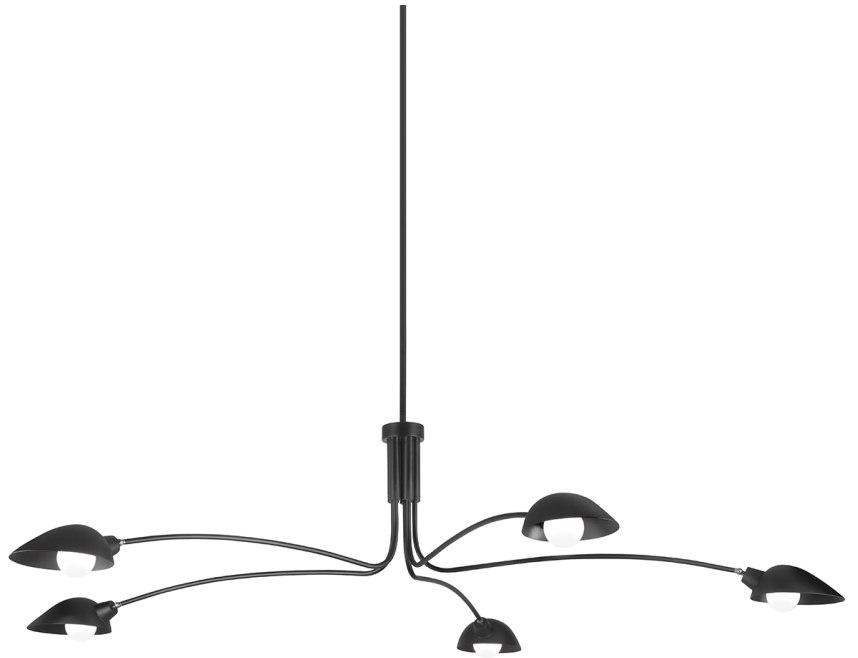

LEO

F7815-SBK

Minimalism with presence, Leo has a clean, sculptured look that fills a space. Rounded shades suspend from sprawling metal arms, all in a soft black finish. The three-bulb chandelier is over six-and-a-half feet in diameter and the six-bulb chandelier is seven feet in diameter. The shades rotate to create a customized lighting plan. This expansive fixture will bring stunning style to any large space.

FINISHES

SOFT BLACK

DIMENSIONS

Height: 16.75"
Width/Diameter: 84"
Minimum Height: 23.5"
Maximum Height: 65.5"
Canopy/Backplate: 6"
Product Weight: 22lb
Canopy/Backplate Shape: Round
Sloped Ceiling Compatible: No
Living Finish: No
Uplight Only: No

Shade

Shade 1: Metal
Shade 1 Finish: Soft Black
Shade 1 Top Length: 8.75"
Shade 1 Top Width: 7.25"
Shade 1 Bottom L/W: 8.75" / 7.25"
Shade 1 Height: 4"

ELECTRICAL

Bulb 1

Bulb Included: No
Socket: E26 Medium Base
Bulb Type: G25
Max Wattage: 60
Bulb Quantity: 5
Gem Box Required (2"x3"): No
Dark Sky: No