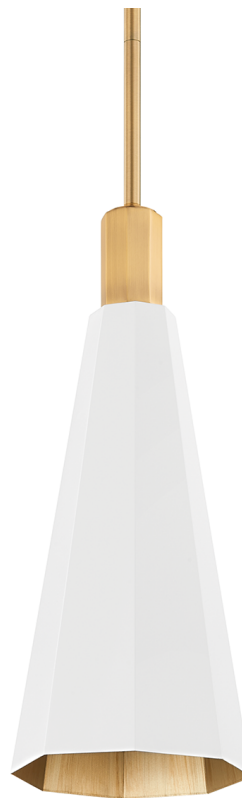

HUNTLEY

F8308-PBR/SWH

A modern update on the traditional cone-form pendant, this elevated design features a faceted shade with a unique brushed matte Verde finish or a fresh Soft White finish. The Patina Brass lining gives off a beautiful warm glow.

FINISHES

PATINA BRASS

DIMENSIONS / SPECS

Height: 19.75"

Width/Diameter: 7.75"

Minimum Height: 26.5"

Maximum Height: 68.5"

Canopy/Backplate: 4.75"

Hanging Type: 1-6" / 2-12" / 1-18" Stems

Product Weight: 6.2lb

Canopy/Backplate Shape: Round

Sloped Ceiling Compatible: No

Living Finish: No

Uplight Only: No

Shade 1: Steel

Shade 1 Finish: Soft White

Shade 1 Top Width: 3"

Shade 1 Bottom L/W: 7.75" / 0"

Shade 1 Height: 15.75"

ELECTRICAL

Bulb 1

Bulb Included: No

Socket: E26 Medium Base

Bulb Type: A19

Max Wattage: 60

Bulb Quantity: 1

Gem Box Required (2"x3"): No

Dark Sky: No

SHIPPING

Carton 1: 25" x 12" x 12"

Carton 1 Weight: 9lb

Shipping Method: Ground

Country of Origin: CN