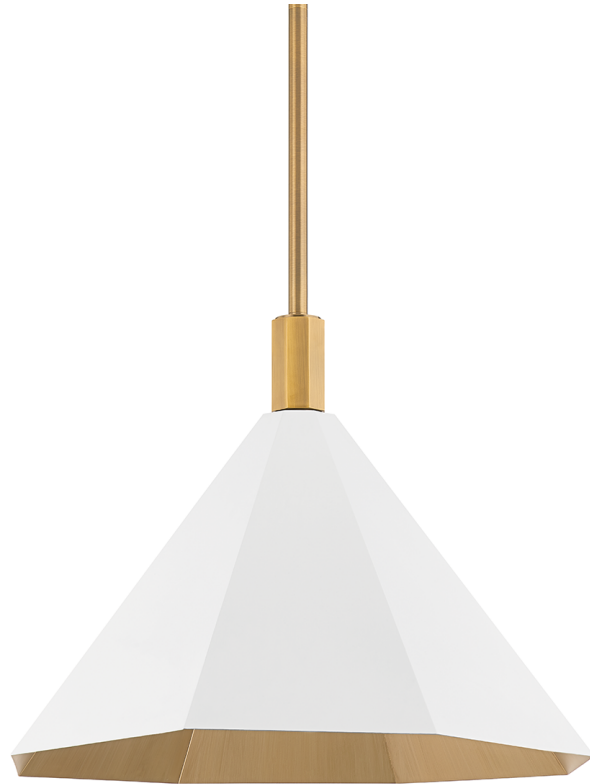

HUNTLEY

F8322-PBR/SWH

A modern update on the traditional cone-form pendant, this elevated design features a faceted shade with a unique brushed matte Verde finish or a fresh Soft White finish. The Patina Brass lining gives off a beautiful warm glow.

FINISHES

PATINA BRASS (PBR)

DIMENSIONS

Height: 15.75"

Width/Diameter: 22"

Minimum Height: 22.5"

Maximum Height: 64.5"

Canopy/Backplate: 5"

Hanging Type: 1-6" / 2-12" / 1-18" Stems

Product Weight: 12.3lb

GLASS

Attachment:

Glass 1: Steel

Glass 2:

LAMPING

Bulb 1

Bulb Included: No

Socket: E26 Medium Base

Bulb: A21 • 1 • 75 Watt Max

Voltage: 120

UL Rating: UL Damp

SHIPPING

Carton 1: 25" x 25" x 19"

Carton 1 Weight: 16lb

Shipping Method: Ground