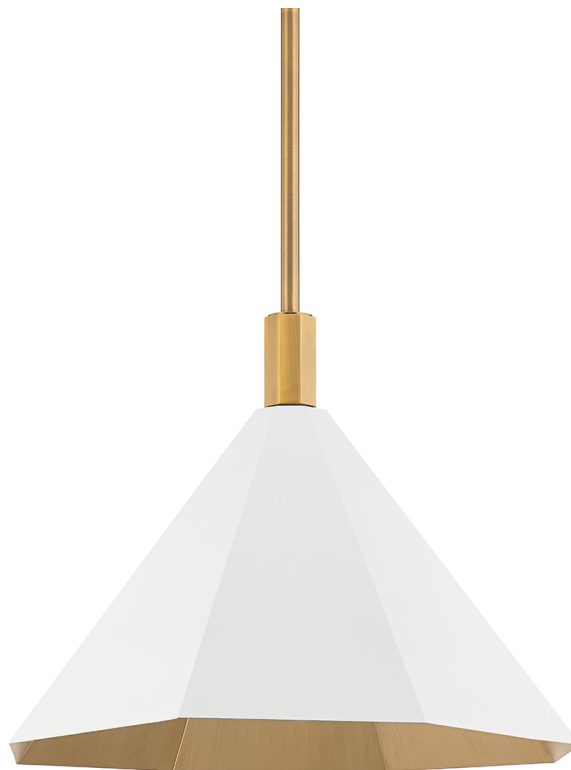

HUNTLEY

F8322-PBR/SWH

A modern update on the traditional cone-form pendant, this elevated design features a faceted shade with a unique brushed matte Verde finish or a fresh Soft White finish. The Patina Brass lining gives off a beautiful warm glow.

FINISHES

PATINA BRASS

DIMENSIONS / SPECS

Height: 15.75"
Width/Diameter: 22"
Minimum Height: 22.5"
Maximum Height: 64.5"
Canopy/Backplate: 5"
Hanging Type: 1-6" / 2-12" / 1-18" Stems
Product Weight: 12.3lb
Canopy/Backplate Shape: Round
Sloped Ceiling Compatible: No
Living Finish: No
Uplight Only: No

Shade 1: **Steel**
Shade 1 Finish: **Soft White**
Shade 1 Top Width: 3"
Shade 1 Bottom L/W: 22" / 0"
Shade 1 Height: 11.75"

ELECTRICAL

Bulb 1
Bulb Included: No
Socket: E26 Medium Base
Bulb Type: A21
Max Wattage: 75
Bulb Quantity: 1
Gem Box Required (2"x3"): No
Dark Sky: No