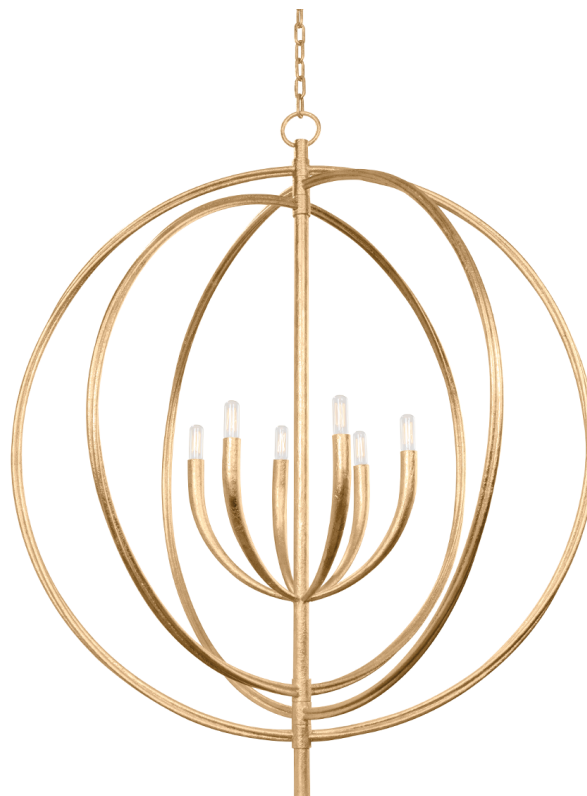

FILLEA

F8840-VGL

All stemming from the same center arm, three concentric circles orbit a sloping, tapered candelabra centerpiece. Open and airy, the metalwork and smooth silhouette give this modern design an organic feel. Finished in Vintage Gold Leaf or Black Iron and available in five- or six-light options, this beautiful orb pendant is a floating work of art.

FINISHES

VINTAGE GOLD LEAF

DIMENSIONS / SPECS

Height: 47.5"
Width/Diameter: 40"
Minimum Height: 53"
Maximum Height: 122.5"
Canopy/Backplate: 6"
Hanging Type: 72" Chain
Product Weight: 20lb
Sloped Ceiling Compatible: No
Living Finish: No
Uplight Only: No

ELECTRICAL

Bulb 1

Bulb Included: No
Bulb Type: T8-3
Max Wattage: 60
Bulb Quantity: 6
Gem Box Required (2"x3"): No
Dark Sky: No

SHIPPING

Carton 1: 51" x 44" x 21"
Carton 1 Weight: 82lb
Shipping Method: Truck Only
Country of Origin: PH