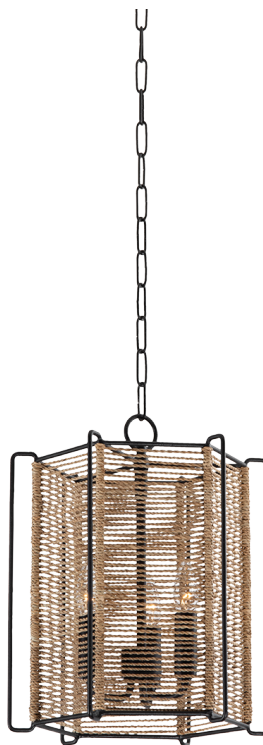

RAMON

F9813-TBK

A textured black framework is wrapped in natural jute on the interior to create a modern industrial style that looks rustic yet elevated. The metal frame is vertical and the rope detail runs horizontal forming a dynamic silhouette that feels fresh. The lantern is available in three different sizes to suit any space.

FINISHES

TEXTURE BLACK

DIMENSIONS / SPECS

Height: 16"
Width/Diameter: 13"
Minimum Height: 19"
Maximum Height: 89.5"
Canopy/Backplate: 6"
Hanging Type: 72" Chain
Product Weight: 7.7lb
Canopy/Backplate Shape: Round
Sloped Ceiling Compatible: No
Living Finish: No
Uplight Only: No

Shade 1: Natural Jute

ELECTRICAL

Bulb 1
Bulb Included: No
Socket: E12 Candelabra Base
Bulb Type: B11
Max Wattage: 8
Bulb Quantity: 3
Gem Box Required (2"x3"): No
Dark Sky: No

SHIPPING

Carton 1: 20" x 20" x 16"
Carton 1 Weight: 20lb
Shipping Method: Ground
Country of Origin: PH