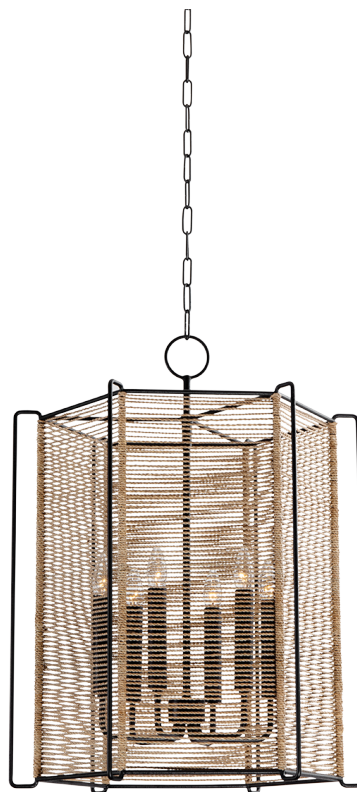

RAMON

F9822-TBK

A textured black framework is wrapped in natural jute on the interior to create a modern industrial style that looks rustic yet elevated. The metal frame is vertical and the rope detail runs horizontal forming a dynamic silhouette that feels fresh. The lantern is available in three different sizes to suit any space.

FINISHES

TEXTURE BLACK

DIMENSIONS / SPECS

Height: 28"
Width/Diameter: 22"
Minimum Height: 32"
Maximum Height: 102.5"
Canopy/Backplate: 6"
Hanging Type: 72" Chain
Product Weight: 16.5lb
Canopy/Backplate Shape: Round
Sloped Ceiling Compatible: No
Living Finish: No
Uplight Only: No

Shade 1: Natural Jute

ELECTRICAL

Bulb 1
Bulb Included: No
Socket: E12 Candelabra Base
Bulb Type: B11
Max Wattage: 8
Bulb Quantity: 6
Gem Box Required (2"x3"): No
Dark Sky: No

SHIPPING

Carton 1: 33" x 23" x 26"
Carton 1 Weight: 27lb
Shipping Method: Ground
Country of Origin: PH