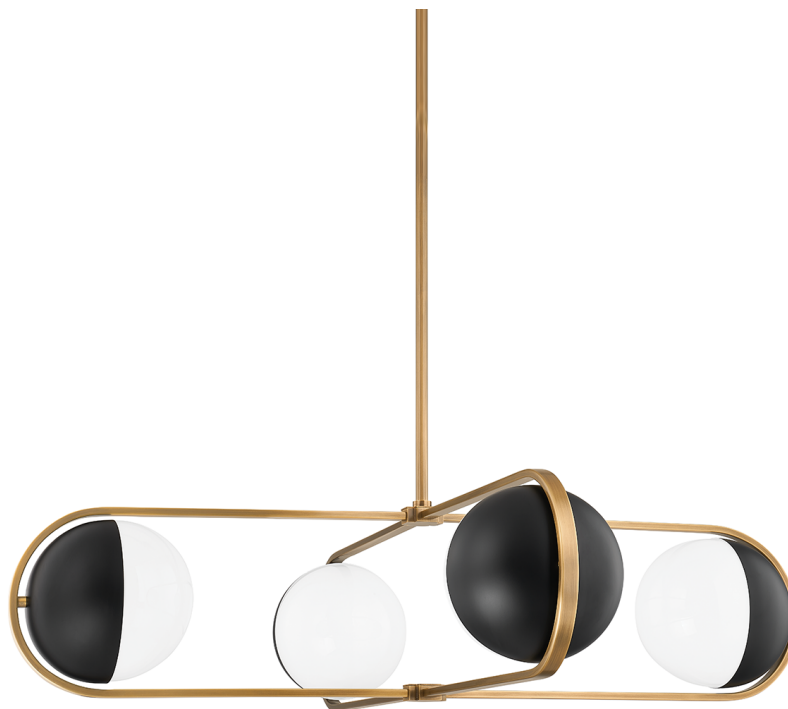

WILLARD

F9942-PBR/SBK

Capped opal glossy globes are suspended within elongated metallic bands for a look that is balanced and beautiful. The Patina Brass and Soft Black finishes work together to give the fixture an earthy, moody vibe. The clean lines and unique design bring a glamorous modern styling to any ceiling.

FINISHES

PATINA BRASS

DIMENSIONS / SPECS

Height: 9.75"
Width/Diameter: 41.5"
Minimum Height: 16.75"
Maximum Height: 58.75"
Canopy/Backplate: 6"
Hanging Type: 1-6" / 2-12" / 1-18" Stems
Product Weight: 20.07lb
Canopy/Backplate Shape: Round
Sloped Ceiling Compatible: No
Living Finish: No
Uplight Only: No

Shade 1: Glass
Shade 1 Finish: Glossy
Shade 1 Top Width: 7.75"

ELECTRICAL

Bulb 1
Bulb Included: No
Socket: E26 Medium Base
Bulb Type: A19
Max Wattage: 60
Bulb Quantity: 4
Gem Box Required (2"x3"): No
Dark Sky: No

SHIPPING

Carton 1: 36" x 36" x 15"
Carton 1 Weight: 31lb
Shipping Method: Truck Only
Country of Origin: CN