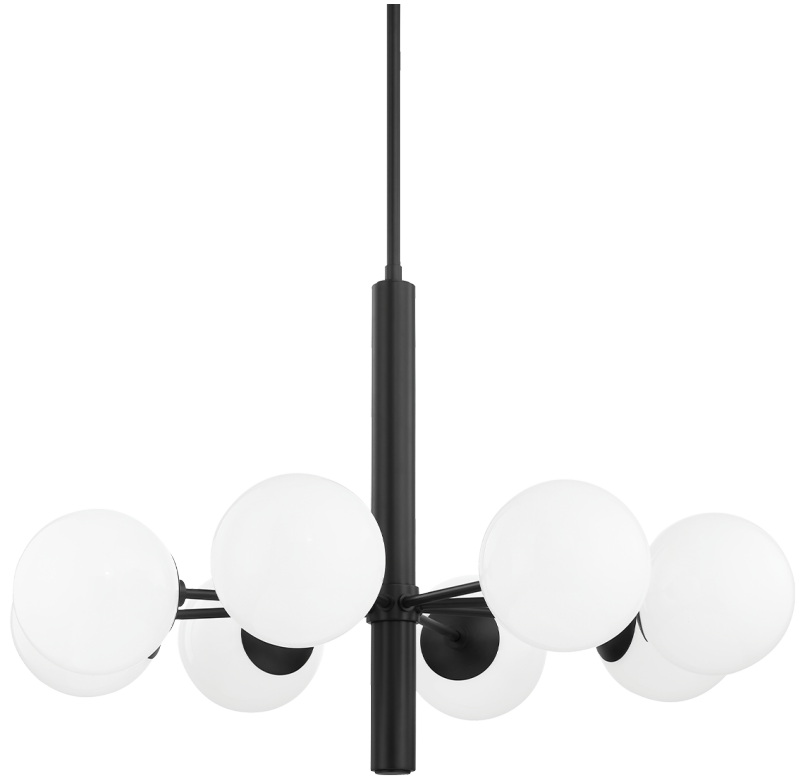

STELLA

H105808-OB

Globe lighting that's truly global. This go-anywhere, frosted-glass ceiling light brings universal design to any room in the house. Available in aged brass, old bronze and polished nickel, Stella gives mid-century modern a fresh makeover with her sleek curves and endless style.

FINISHES

OLD BRONZE

DIMENSIONS / SPECS

Height: 23.75"
Width/Diameter: 36"
Minimum Height: 26.75"
Maximum Height: 62.75"
Canopy/Backplate: 4.75"
Hanging Type: 1-3" / 1-6" / 1-12" / 1-18" Stems
Product Weight: 18lb
Canopy/Backplate Shape: Round
Sloped Ceiling Compatible: No
Living Finish: No
Uplight Only: No

Shade 1: Glass
Shade 1 Top Width: 3"
Shade 1 Bottom L/W: 0" / 3"
Shade 1 Height: 6.75"
Replacement Glass Item #(s): GLS-H105101

ELECTRICAL

Bulb 1
Bulb Included: No
Socket: E26 Medium Base
Bulb Type: A19
Max Wattage: 60
Bulb Quantity: 8
Gem Box Required (2"x3"): No
Dark Sky: No

SHIPPING

Carton 1: 31" x 31" x 16"
Carton 1 Weight: 24lb
Shipping Method: Ground
Country of Origin: CN