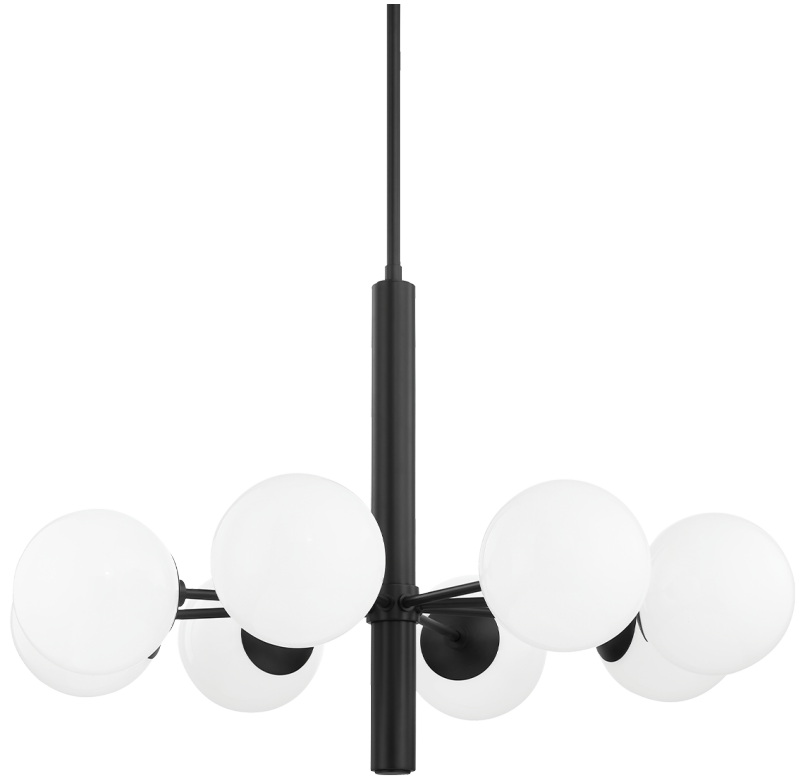

# STELLA

H105808-OB

Globe lighting that's truly global. This go-anywhere, frosted-glass ceiling light brings universal design to any room in the house. Available in aged brass, old bronze and polished nickel, Stella gives mid-century modern a fresh makeover with her sleek curves and endless style.

## DIMENSIONS / SPECS

Height: 23.75"  
Width/Diameter: 36"  
Minimum Height: 26.75"  
Maximum Height: 62.75"  
Canopy/Backplate: 4.75"  
Hanging Type: 1-3" / 1-6" / 1-12" / 1-18" Stems  
Product Weight: 18lb  
Canopy/Backplate Shape: Round  
Sloped Ceiling Compatible: No  
Living Finish: No  
Uplight Only: No

Shade 1: Glass  
Shade 1 Top Width: 3"  
Shade 1 Bottom L/W: 0" / 3"  
Shade 1 Height: 6.75"  
Replacement Glass Item #(s): GLS-H105101

## ELECTRICAL

Bulb 1  
Bulb Included: No  
Socket: E26 Medium Base  
Bulb Type: A19  
Max Wattage: 60  
Bulb Quantity: 8  
Gem Box Required (2"x3"): No  
Dark Sky: No