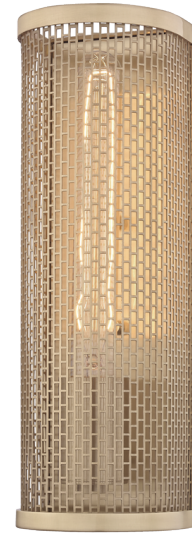

BRITT

H151101-AGB

FINISHES

AGED BRASS

DIMENSIONS / SPECS

Height: 13.5"
Width/Diameter: 4.5"
Canopy/Backplate: 13.5"
Product Weight: 4lb
Extension: 4"
Top to Center: 6.75"
Canopy/Backplate Shape: Rectangle
Sloped Ceiling Compatible: No
Living Finish: No
Uplight Only: No

ELECTRICAL

Bulb 1
Bulb Included: No
Socket: E26 Medium Base
Bulb Type: T10-9.5
Max Wattage: 75
Bulb Quantity: 1
Switch Type: N/A
Gem Box Required (2"x3"): No
Dark Sky: No

SHIPPING

Carton 1: 16" x 7" x 7"
Carton 1 Weight: 5lb
Shipping Method: Ground
Country of Origin: CN