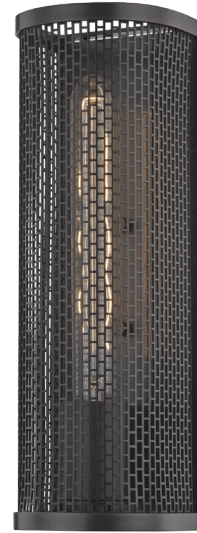

BRITT

H151101-OB

FINISHES

OLD BRONZE

DIMENSIONS / SPECS

Height: 13.5"

Width/Diameter: 4.5"

Product Weight: 4lb

Extension: 4"

Top to Center: 6.75"

Canopy/Backplate Shape: Rectangle

Sloped Ceiling Compatible: No

Living Finish: No

Uplight Only: No

ELECTRICAL

Bulb 1

Bulb Included: No

Socket: E26 Medium Base

Bulb Type: T10-9.5

Max Wattage: 75

Bulb Quantity: 1

Switch Type: N/A

Gem Box Required (2"x3"): No

Dark Sky: No