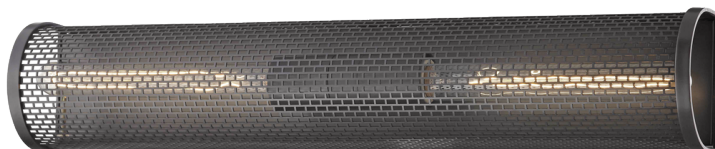

BRITT

H151102-OB

FINISHES

OLD BRONZE

DIMENSIONS

Height: 23.25"

Width/Diameter: 4.5"

Product Weight: 7lb

Extension: 4"

Top to Center: 11.625"

Canopy/Backplate Shape: Rectangle

Sloped Ceiling Compatible: No

Living Finish: No

Uplight Only: No

Shade

ELECTRICAL

Bulb 1

Bulb Included: No

Socket: E26 Medium Base

Bulb Type: T10-9.5

Max Wattage: 75

Bulb Quantity: 2

Switch Type: N/A

Gem Box Required (2"x3"): No