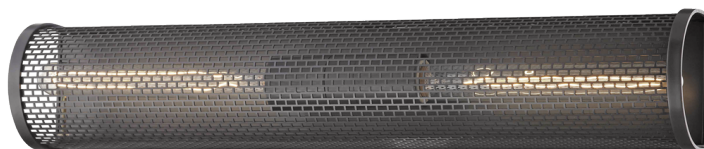

BRITT

H151102-OB

FINISHES

OLD BRONZE

DIMENSIONS / SPECS

Height: 23.25"

Width/Diameter: 4.5"

Product Weight: 7lb

Extension: 4"

Top to Center: 11.625"

Canopy/Backplate Shape: Rectangle

Sloped Ceiling Compatible: No

Living Finish: No

Uplight Only: No

ELECTRICAL

Bulb 1

Bulb Included: No

Socket: E26 Medium Base

Bulb Type: T10-9.5

Max Wattage: 75

Bulb Quantity: 2

Switch Type: N/A

Gem Box Required (2"x3"): No

Dark Sky: No