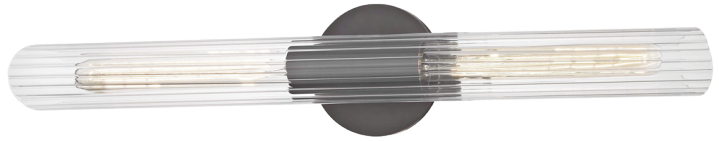

CECILY

H177102L-OB

FINISHES

OLD BRONZE

DIMENSIONS / SPECS

Height: 24.75"
Width/Diameter: 4.75"
Canopy/Backplate: 4.75"
Product Weight: 4lb
Extension: 3.5"
Top to Center: 12.375"
Canopy/Backplate Shape: Round
Sloped Ceiling Compatible: No
Living Finish: No
Uplight Only: No

Shade 1: Glass
Shade 1 Top Width: 2.25"
Shade 1 Bottom L/W: 0" / 2.25"
Shade 1 Height: 24.75"
Replacement Glass Item #(s): GLS-H177102-L

ELECTRICAL

Bulb 1
Bulb Included: No
Socket: E26 Medium Base
Bulb Type: T10-9.5
Max Wattage: 75
Bulb Quantity: 2
Switch Type: N/A
Gem Box Required (2"x3"): No
Dark Sky: No

SHIPPING

Carton 1: 28" x 10" x 8"
Carton 1 Weight: 5lb
Shipping Method: Ground
Country of Origin: CN