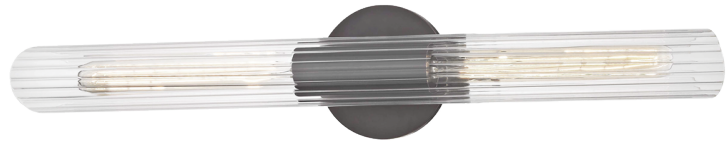

# CECILY

H177102L-OB

---

## FINISHES

---

OLD BRONZE

## DIMENSIONS

---

Height: 24.75"  
Width/Diameter: 4.75"  
Canopy/Backplate: 4.75"  
Product Weight: 4lb  
Extension: 3.5"  
Top to Center: 12.375"  
Canopy/Backplate Shape: Round  
Sloped Ceiling Compatible: No  
Living Finish: No  
Uplight Only: No

## Shade

---

Shade 1: Glass  
Shade 1 Top Width: 2.25"  
Shade 1 Bottom L/W: 0" / 2.25"  
Shade 1 Height: 24.75"  
Replacement Glass Item #(s): GLS-H177102-L