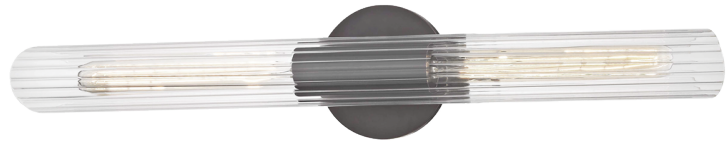

CECILY

H177102L-OB

FINISHES

OLD BRONZE

DIMENSIONS

Height: 24.75"
Width/Diameter: 4.75"
Canopy/Backplate: 4.75"
Product Weight: 4lb
Extension: 3.5"
Top to Center: 12.375"
Canopy/Backplate Shape: Round
Sloped Ceiling Compatible: No
Living Finish: No
Uplight Only: No

Shade

Shade 1: Glass
Shade 1 Top Width: 2.25"
Shade 1 Bottom L/W: 0" / 2.25"
Shade 1 Height: 24.75"
Replacement Glass Item #(s): GLS-H177102-L

ELECTRICAL

Bulb 1

Bulb Included: No
Socket: E26 Medium Base
Bulb Type: T10-9.5
Max Wattage: 75
Bulb Quantity: 2
Switch Type: N/A
Gem Box Required (2"x3"): No
Dark Sky: No