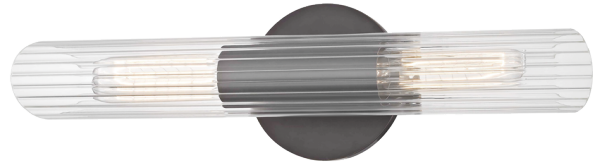

CECILY

H177102S-OB

FINISHES

OLD BRONZE

DIMENSIONS / SPECS

Height: 17.25"
Width/Diameter: 4.75"
Canopy/Backplate: 4.75"
Product Weight: 3lb
Extension: 3.5"
Top to Center: 8.625"
Canopy/Backplate Shape: Round
Sloped Ceiling Compatible: No
Living Finish: No
Uplight Only: No

Shade 1: Glass
Shade 1 Top Width: 2.25"
Shade 1 Bottom L/W: 0" / 2.25"
Shade 1 Height: 17.25"
Replacement Glass Item #(s): GLS-H177102-S

ELECTRICAL

Bulb 1
Bulb Included: No
Socket: E26 Medium Base
Bulb Type: T10-5.5
Max Wattage: 60
Bulb Quantity: 2
Switch Type: N/A
Gem Box Required (2"x3"): No
Dark Sky: No