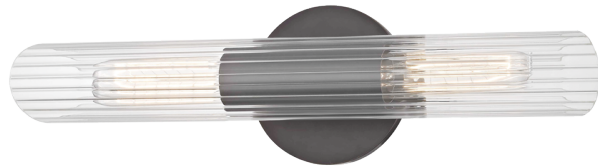

CECILY

H177102S-OB

FINISHES

OLD BRONZE

DIMENSIONS

Height: 17.25"
Width/Diameter: 4.75"
Canopy/Backplate: 4.75"
Product Weight: 3lb
Extension: 3.5"
Top to Center: 8.625"
Canopy/Backplate Shape: Round
Sloped Ceiling Compatible: No
Living Finish: No
Uplight Only: No

Shade

Shade 1: Glass
Shade 1 Top Width: 2.25"
Shade 1 Bottom L/W: 0" / 2.25"
Shade 1 Height: 17.25"
Replacement Glass Item #(s): GLS-H177102-S

ELECTRICAL

Bulb 1

Bulb Included: No
Socket: E26 Medium Base
Bulb Type: T10-5.5
Max Wattage: 60
Bulb Quantity: 2
Switch Type: N/A
Gem Box Required (2"x3"): No
Dark Sky: No