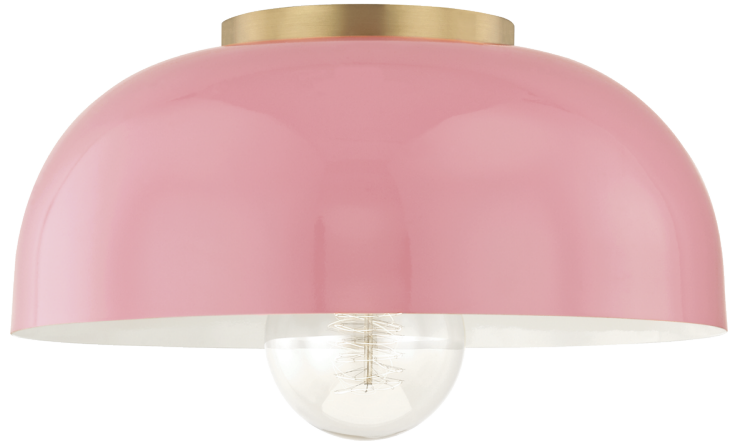

AVERY

H199501L-AGB/PK

FINISHES

Aged Brass/cream (AGB/CR)
Aged Brass/pink (AGB/PK)
Polished Nickel/navy (PN/NVY)
Coastal Suitable Finish (EPM): No

DIMENSIONS

Height: 8.5"
Width/Diameter: 14"
Canopy/Backplate: 4.75"
Product Weight: 10lb
Canopy/Backplate Shape: Round
Sloped Ceiling Compatible: No
Living Finish: No
Uplight Only: No

Shade

Attachment: Socket Ring
Shade 1: Steel
Shade 1 Finish: Glossy
Shade 1 Top Width: 14"
Shade 1 Height: 7"

ELECTRICAL

Bulb 1

Bulb Included: No
Socket: E26 Medium Base
Bulb Type: G40
Max Wattage: 60
Bulb Quantity: 1
Bulb Included: No
Gem Box Required (2"x3"): No
Dark Sky: No