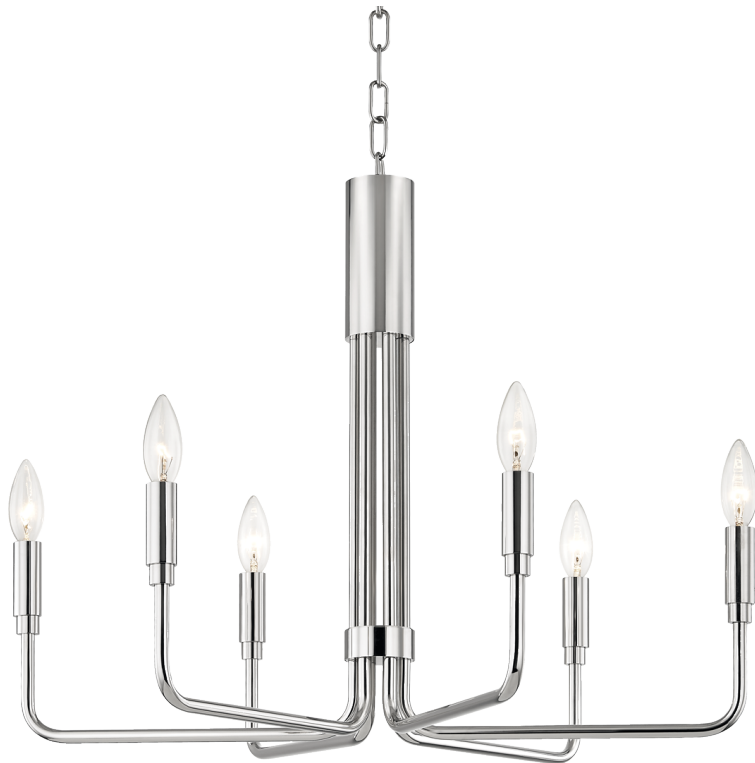

BRIGITTE

H261806-PN

FINISHES

POLISHED NICKEL

DIMENSIONS / SPECS

Height: 19.25"
Width/Diameter: 25"
Minimum Height: 25.75"
Maximum Height: 76.25"
Canopy/Backplate: 5.5"
Hanging Type: 54" Chain
Product Weight: 13lb
Canopy/Backplate Shape: Round
Sloped Ceiling Compatible: No
Living Finish: No
Uplight Only: No

ELECTRICAL

Bulb 1
Bulb Included: No
Socket: E12 Candelabra Base
Bulb Type: B11
Max Wattage: 60
Bulb Quantity: 6
Gem Box Required (2"x3"): No
Dark Sky: No

SHIPPING

Carton 1: 28" x 11" x 22"
Carton 1 Weight: 12lb
Shipping Method: Ground
Country of Origin: CN