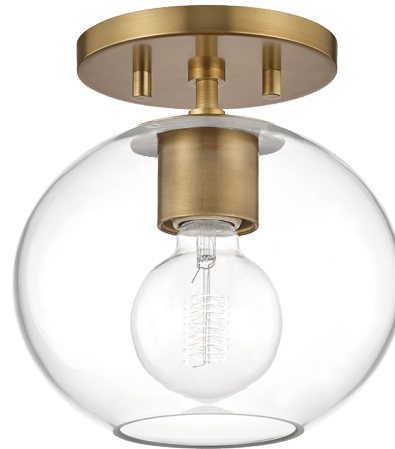

MARGOT

H270601-AGB

FINISHES

AGED BRASS

DIMENSIONS / SPECS

Height: 8.5"
Width/Diameter: 8.25"
Canopy/Backplate: 5.5"
Product Weight: 2.97lb
Canopy/Backplate Shape: Round
Sloped Ceiling Compatible: No
Living Finish: No
Uplight Only: No

Shade 1: Glass
Shade 1 Top Width: 8.25"
Shade 1 Height: 7"
Replacement Glass Item #(s): GLS-HL270101S

ELECTRICAL

Bulb 1
Bulb Included: No
Socket: E26 Medium Base
Bulb Type: G25
Max Wattage: 60
Bulb Quantity: 1
Gem Box Required (2"x3"): No
Dark Sky: No