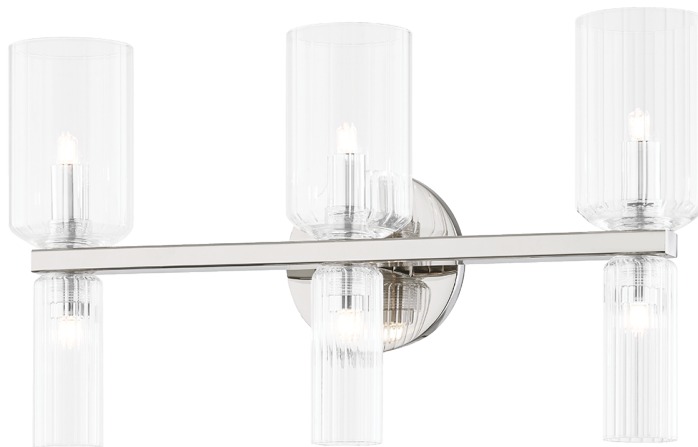

TABITHA

H384303-PN

FINISHES

POLISHED NICKEL

DIMENSIONS

Height: 10.25"
Width/Diameter: 18.25"
Canopy/Backplate: 4.75"
Product Weight: 4.95lb
Extension: 4"
Top to Center: 2.38"
Canopy/Backplate Shape: Round
Sloped Ceiling Compatible: No
Living Finish: No
Uplight Only: Yes

Shade

Shade 1: Glass
Shade 1 Top Width: 3.25"
Shade 1 Bottom L/W: 0" / 3.25"
Shade 1 Height: 5.25"
Shade 2: Glass
Shade 2 Top Width: 2"
Shade 2 Bottom L/W: 0" / 2"
Shade 2 Height: 4.5"
Replacement Glass Item #(s): GLS-H384301-L

ELECTRICAL

Bulb 1

Bulb Included: No
Socket: G9
Bulb Type: G9 LED
Max Wattage: 20
Bulb Quantity: 6
Recommended Bulb: BLB-4W-G9
Gem Box Required (2"x3"): No
Dark Sky: No

SHIPPING

Carton 1: 20" x 12" x 9"
Carton 1 Weight: 4lb
Shipping Method: Ground
Country of Origin: CN