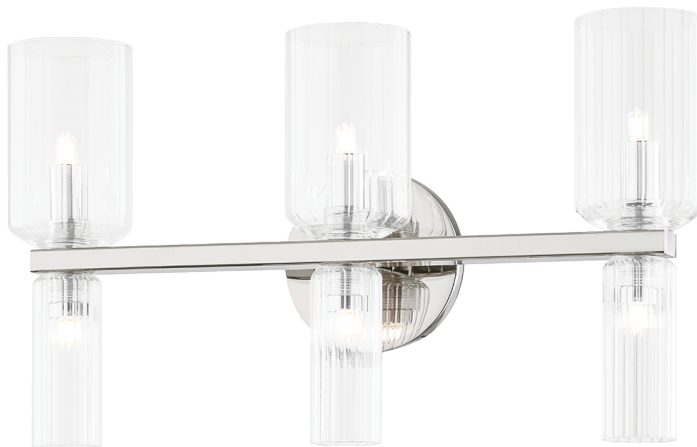

# TABITHA

H384303-PN

---

## FINISHES

---

POLISHED NICKEL

## DIMENSIONS

---

Height: 10.25"  
Width/Diameter: 18.25"  
Canopy/Backplate: 4.75"  
Product Weight: 4.95lb  
Extension: 4"  
Top to Center: 2.38"  
Canopy/Backplate Shape: Round  
Sloped Ceiling Compatible: No  
Living Finish: No  
Uplight Only: Yes

## Shade

---

Shade 1: Glass  
Shade 1 Top Width: 3.25"  
Shade 1 Bottom L/W: 0" / 3.25"  
Shade 1 Height: 5.25"  
Shade 2: Glass  
Shade 2 Top Width: 2"  
Shade 2 Bottom L/W: 0" / 2"  
Shade 2 Height: 4.5"  
Replacement Glass Item #(s): GLS-H384301-L