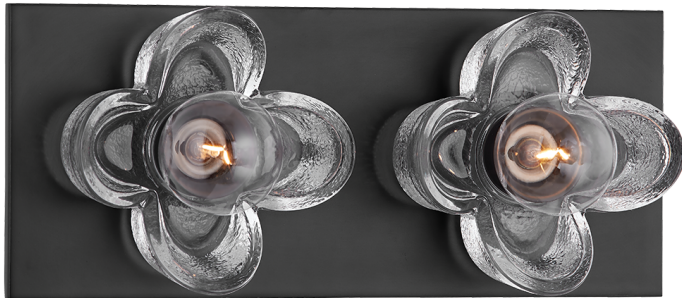

## DIMENSIONS / SPECS

---

Height: 4.75"

Width/Diameter: 11"

Product Weight: 4.51lb

Extension: 4"

Canopy/Backplate Shape: Rectangle

Sloped Ceiling Compatible: No

### Bulb 1

Bulb Included: No

Socket: E12 Candelabra Base

Max Wattage: 60

Bulb Quantity: 2

Gem Box Required (2"x3"): No

Dark Sky: No